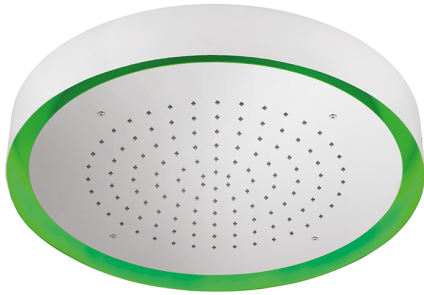

Ø 570 mm Chromotherapy Ceiling showerhead ZEN_ZS1C0140

MODEL **ZS1C0140**

Ø 570 mm Chromotherapy Ceiling showerhead, with white cover, rain, chromotherapy functions, wireless control, Stainless Steel AISI 304

AVAILABLE FINISHINGS

-  **D1** D1 Brushed Inox
-  **40** 40 Matt Black
-  **4Q** 4Q Matt White
-  **D2** D2 Polished Inox

CHARACTERISTICS

2026-06-05