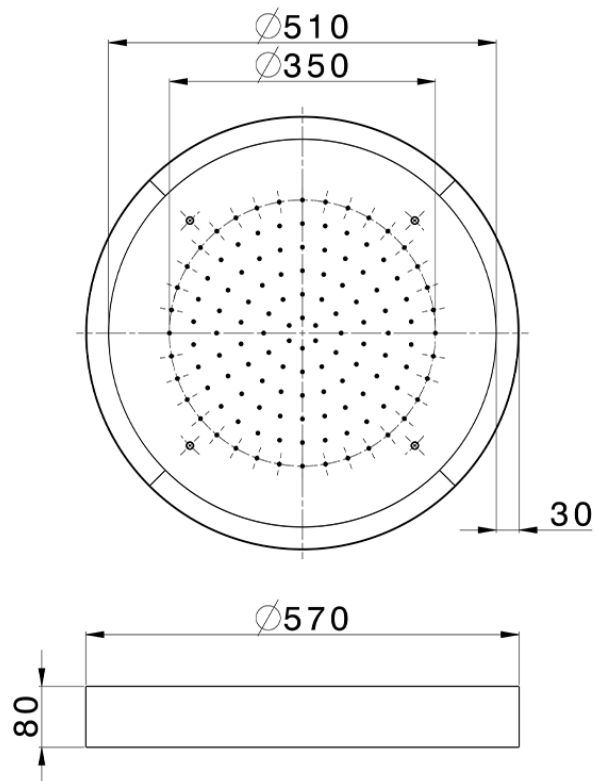

Ø 570 mm Chromotherapy Ceiling showerhead ZEN_ZS1C0140

ZS1C0140

<https://en.huberitalia.com/o-570-mm-chromotherapy-ceiling-showerhead-zen-zs1c0140>

2026-06-06