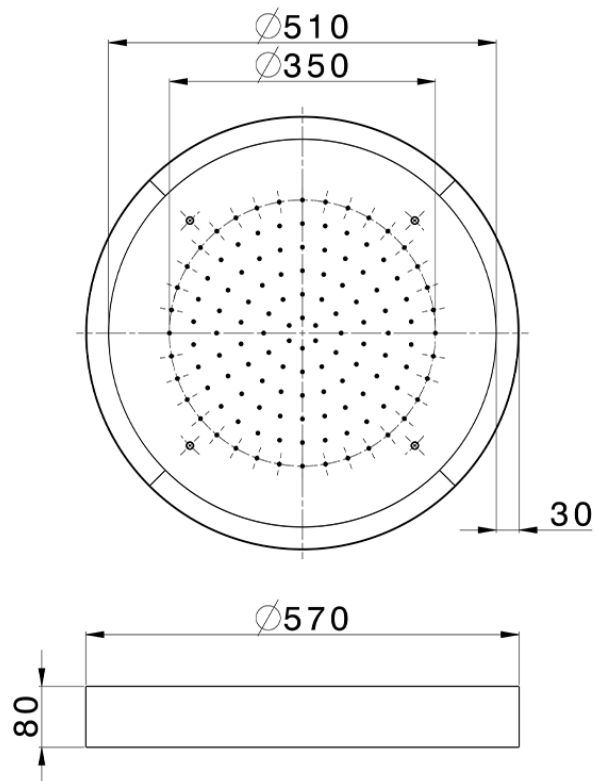

Ø 570 mm Chromotherapy Ceiling showerhead ZEN_ZS1C0140

ZS1C0140

<https://en.huberitalia.com/o-570-mm-chromotherapy-ceiling-showerhead-zen-zs1c0140>

2026-06-26