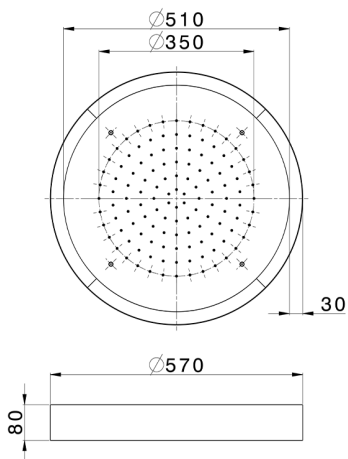

## Ø 570 mm Chromotherapy Ceiling showerhead ZEN\_ZS1C0140

MODEL **ZS1C0140**

Ø 570 mm Chromotherapy Ceiling showerhead, with white cover, rain, chromotherapy functions, wireless control, Stainless Steel AISI 304