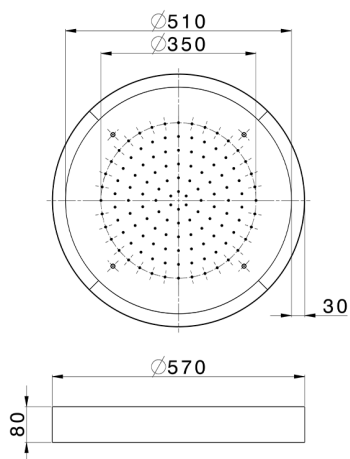

Ø 570 mm Chromotherapy Ceiling showerhead ZEN_ZS1C0140

MODEL **ZS1C0140**

Ø 570 mm Chromotherapy Ceiling showerhead, with white cover, rain, chromotherapy functions, wireless control, Stainless Steel AISI 304