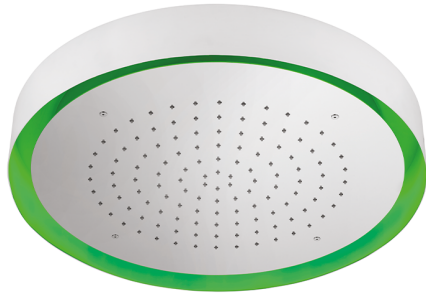

## Ø 570 mm Chromotherapy Ceiling showerhead ZEN\_ZS1C0140

MODEL **ZS1C0140**

Ø 570 mm Chromotherapy Ceiling showerhead, with white cover, rain, chromotherapy functions, wireless control, Stainless Steel AISI 304

### AVAILABLE FINISHINGS

-  **D1** D1 Brushed Inox
-  **40** 40 Matt Black
-  **4Q** 4Q Matt White
-  **D2** D2 Polished Inox