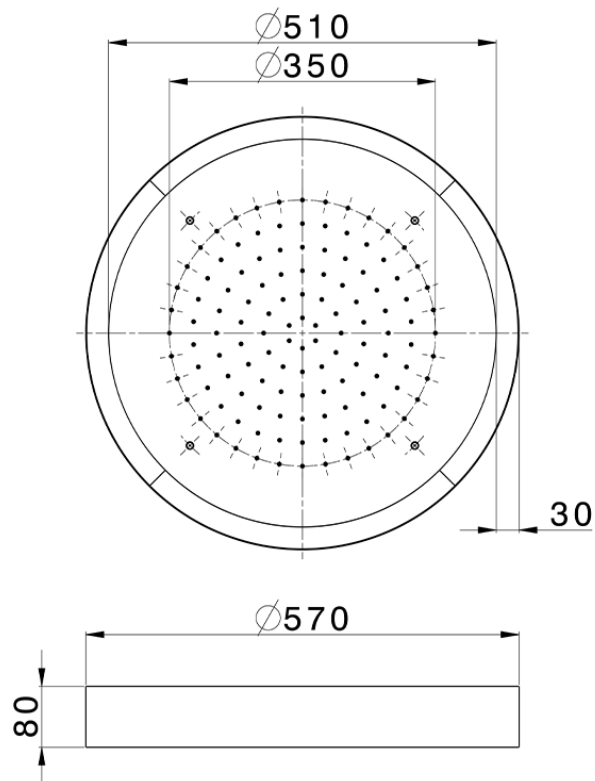

## Ø 570 mm Chromotherapy Ceiling showerhead ZEN\_ZS1C0140

ZS1C0140

<https://en.huberitalia.com/o-570-mm-chromotherapy-ceiling-showerhead-zen-zs1c0140>

2026-05-16