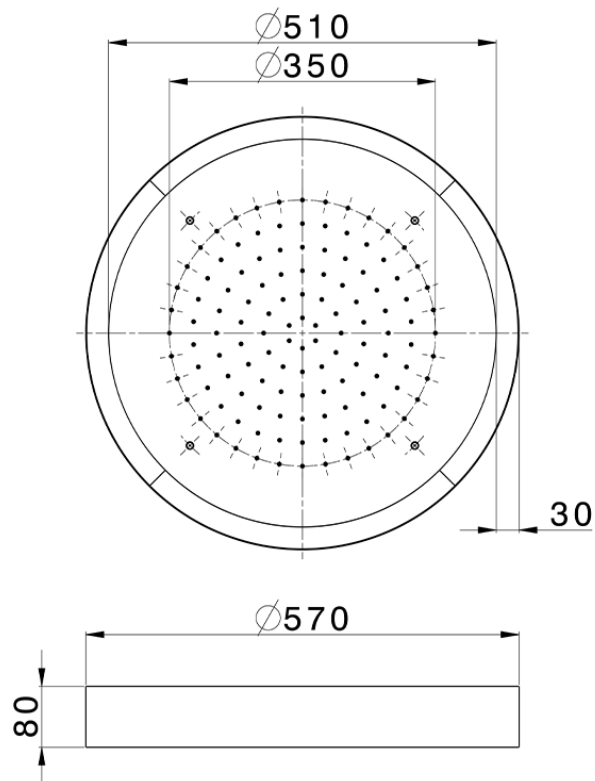

Ø 570 mm Chromotherapy Ceiling showerhead ZEN_ZS1C0140

ZS1C0140

<https://en.huberitalia.com/o-570-mm-chromotherapy-ceiling-showerhead-zen-zs1c0140>

2026-04-06