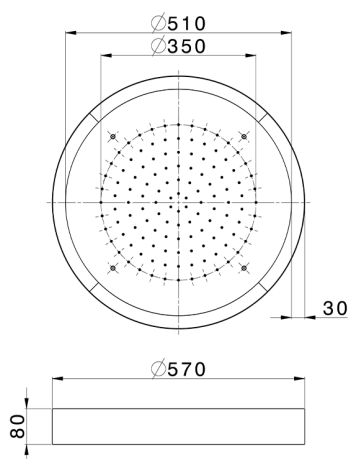

Ø 570 mm Chromotherapy Ceiling showerhead ZEN_ZS1C0140

MODEL **ZS1C0140**

Ø 570 mm Chromotherapy Ceiling showerhead, with white cover, rain, chromotherapy functions, wireless control, Stainless Steel AISI 304