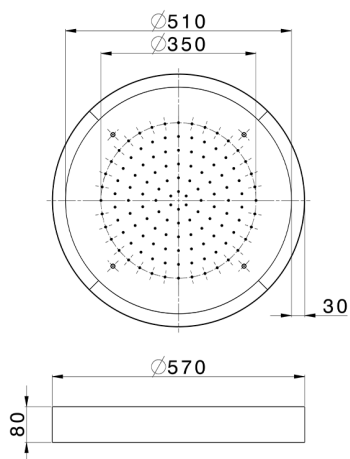

## Ø 570 mm Chromotherapy Ceiling showerhead ZEN\_ZS1C0140

MODEL **ZS1C0140**

Ø 570 mm Chromotherapy Ceiling showerhead, with white cover, rain, chromotherapy functions, wireless control, Stainless Steel AISI 304