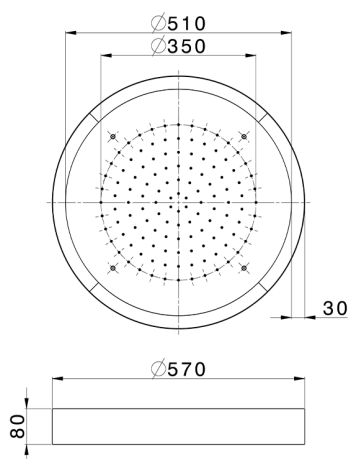

## Ø 570 mm Chromotherapy Ceiling showerhead ZEN\_ZS1C0140

MODEL **ZS1C0140**

Ø 570 mm Chromotherapy Ceiling showerhead, with white cover, rain, chromotherapy functions, wireless control, Stainless Steel AISI 304