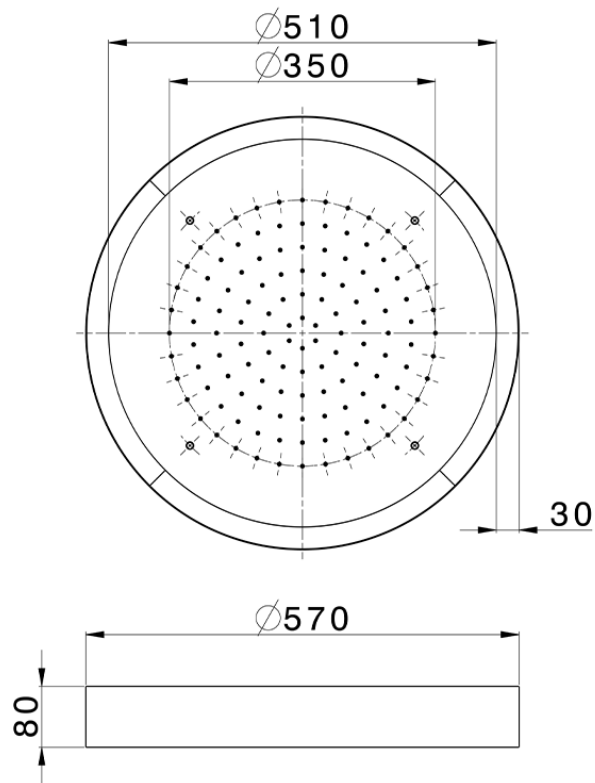

Ø 570 mm Chromotherapy Ceiling showerhead ZEN_ZS1C0140

ZS1C0140

<https://en.huberitalia.com/o-570-mm-chromotherapy-ceiling-showerhead-zen-zs1c0140>

2026-04-25