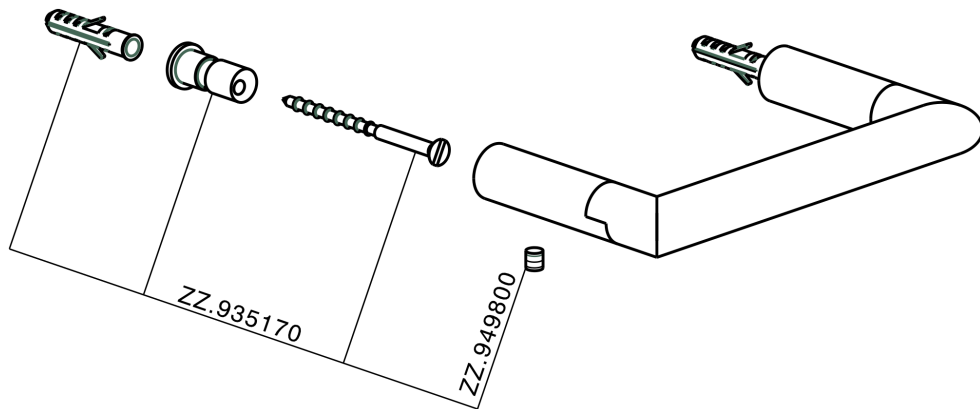

Toilet paper holder BATHROOM ACCESSORIES_SI090400

SI090400

<https://en.huberitalia.com/toilet-paper-holder-bathroom-accessories-si090400>

2024-12-22