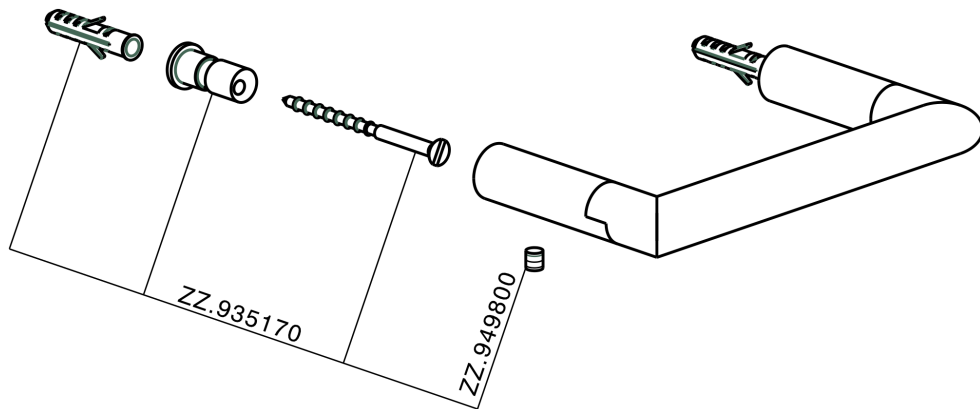

Toilet paper holder BATHROOM ACCESSORIES_SI090400

MODEL **SI090400**

Toilet paper holder

AVAILABLE FINISHINGS

-  **21** 21 Chrome
-  **2B** 2B Polished Nickel
-  **2F** 2F Brushed Nickel
-  **2P** 2P Rose Gold
-  **2Q** 2Q Black Titanium
-  **40** 40 Matt Black
-  **4Q** 4Q Matt White

CHARACTERISTICS

Toilet paper holder BATHROOM ACCESSORIES_SI090400

SI090400

<https://en.huberitalia.com/toilet-paper-holder-bathroom-accessories-si090400>

2024-12-31