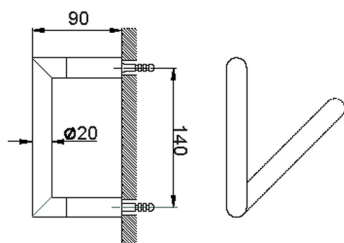

Toilet paper holder BATHROOM ACCESSORIES_SI090400

MODEL **SI090400**

Toilet paper holder

AVAILABLE FINISHINGS

-  **21** 21 Chrome
-  **2B** 2B Polished Nickel
-  **2F** 2F Brushed Nickel
-  **2P** 2P Rose Gold
-  **2Q** 2Q Black Titanium
-  **40** 40 Matt Black
-  **4Q** 4Q Matt White

CHARACTERISTICS

Toilet paper holder BATHROOM ACCESSORIES_SI090400

SI090400

<https://en.huberitalia.com/toilet-paper-holder-bathroom-accessories-si090400>

2024-12-31