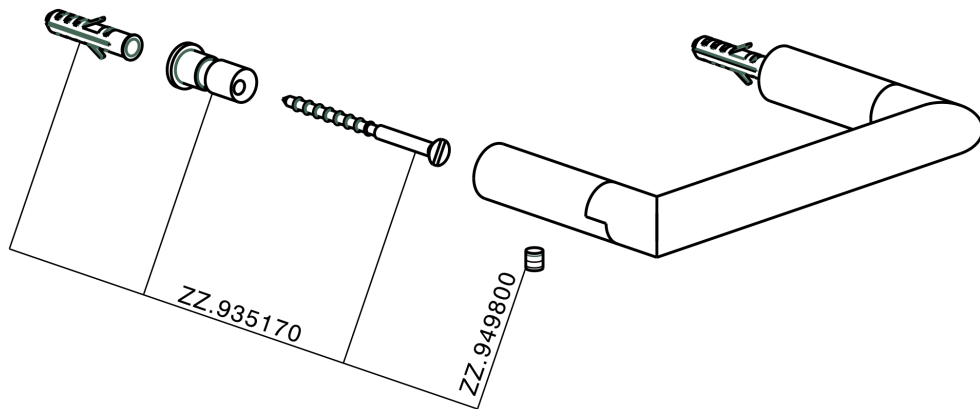

Toilet paper holder BATHROOM ACCESSORIES_SI090400

MODEL **SI090400**

Toilet paper holder

AVAILABLE FINISHINGS

-  **21** 21 Chrome
-  **2B** 2B Polished Nickel
-  **2F** 2F Brushed Nickel
-  **2P** 2P Rose Gold
-  **2Q** 2Q Black Titanium
-  **40** 40 Matt Black
-  **4Q** 4Q Matt White

CHARACTERISTICS

Toilet paper holder BATHROOM ACCESSORIES_SI090400

SI090400

<https://en.huberitalia.com/toilet-paper-holder-bathroom-accessories-si090400>

2024-12-04