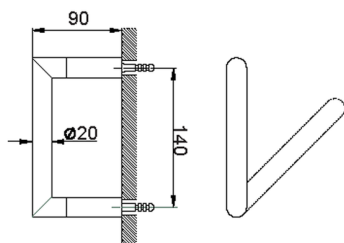

Toilet paper holder BATHROOM ACCESSORIES_SI090400

MODEL **SI090400**

Toilet paper holder

AVAILABLE FINISHINGS

-  **21** 21 Chrome
-  **2B** 2B Polished Nickel
-  **2F** 2F Brushed Nickel
-  **2P** 2P Rose Gold
-  **2Q** 2Q Black Titanium
-  **40** 40 Matt Black
-  **4Q** 4Q Matt White

CHARACTERISTICS

Toilet paper holder BATHROOM ACCESSORIES_SI090400

SI090400

<https://en.huberitalia.com/toilet-paper-holder-bathroom-accessories-si090400>

2024-12-04