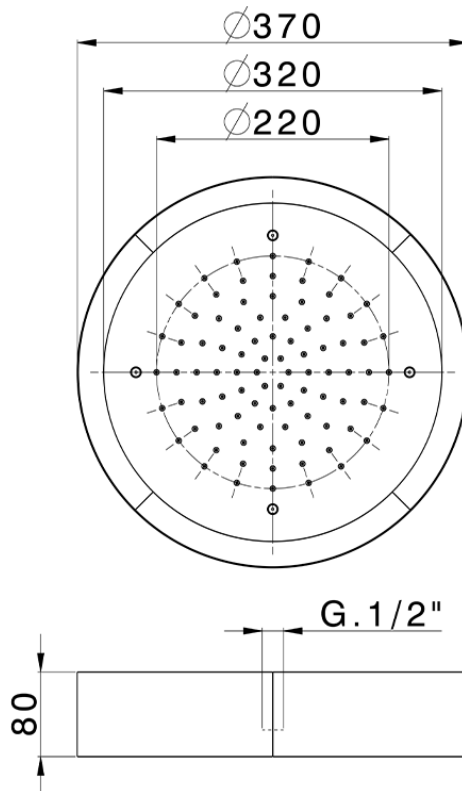

## Ø 370 mm Chromotherapy Ceiling showerhead ZEN\_ZS1C0205

ZS1C0205

<https://en.huberitalia.com/o-370-mm-chromotherapy-ceiling-showerhead-zen-zs1c0205>

2026-06-13