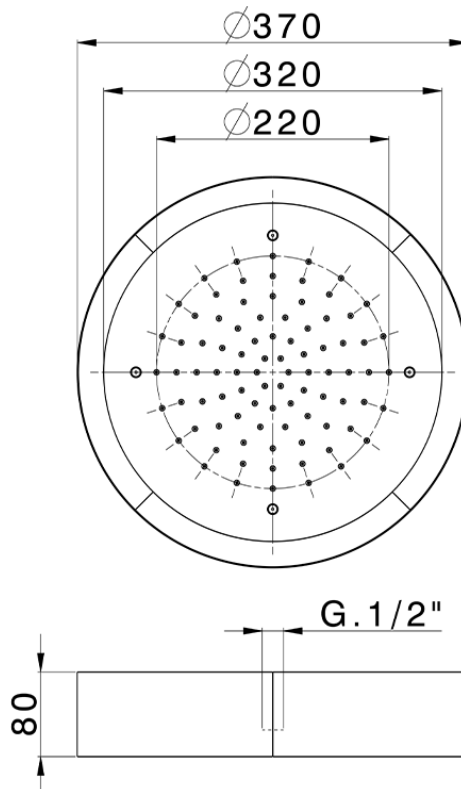

Ø 370 mm Chromotherapy Ceiling showerhead ZEN_ZS1C0205

ZS1C0205

<https://en.huberitalia.com/o-370-mm-chromotherapy-ceiling-showerhead-zen-zs1c0205>

2026-04-07