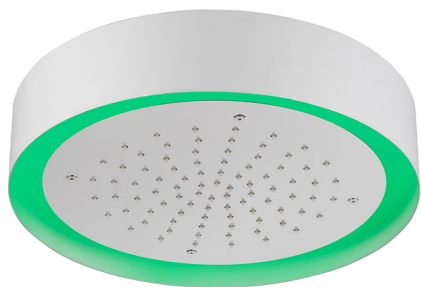

Ø 370 mm Chromotherapy Ceiling showerhead ZEN_ZS1C0205

MODEL ZS1C0205

Ø 370 mm Chromotherapy Ceiling showerhead, with white cover, rain, chromotherapy functions, built-in control included, Stainless Steel AISI 304

AVAILABLE FINISHINGS

-  **D1** D1 Brushed Inox
-  **40** 40 Matt Black
-  **4Q** 4Q Matt White
-  **D2** D2 Polished Inox

CHARACTERISTICS

2026-04-07