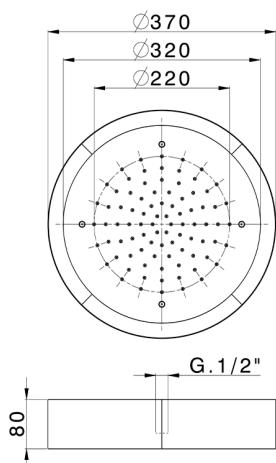

Ø 370 mm Chromotherapy Ceiling showerhead ZEN_ZS1C0205

MODEL ZS1C0205

Ø 370 mm Chromotherapy Ceiling showerhead, with white cover, rain, chromotherapy functions, built-in control included, Stainless Steel AISI 304