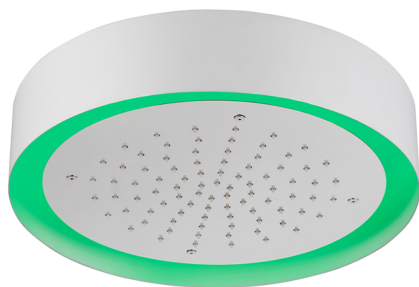

Ø 370 mm Chromotherapy Ceiling showerhead ZEN_ZS1C0205

MODEL **ZS1C0205**

Ø 370 mm Chromotherapy Ceiling showerhead, with white cover, rain, chromotherapy functions, built-in control included, Stainless Steel AISI 304

AVAILABLE FINISHINGS

-  **D1** D1 Brushed Inox
-  **40** 40 Matt Black
-  **4Q** 4Q Matt White
-  **D2** D2 Polished Inox

CHARACTERISTICS

2026-06-13