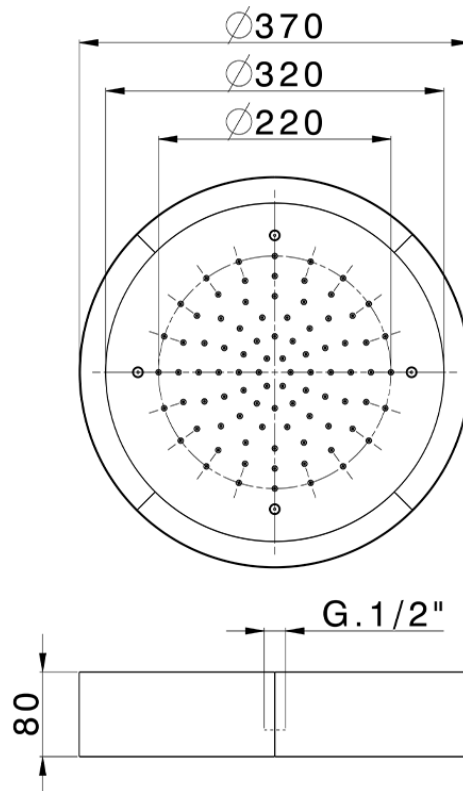

## Ø 370 mm Chromotherapy Ceiling showerhead ZEN\_ZS1C0205

ZS1C0205

<https://en.huberitalia.com/o-370-mm-chromotherapy-ceiling-showerhead-zen-zs1c0205>

2026-05-16