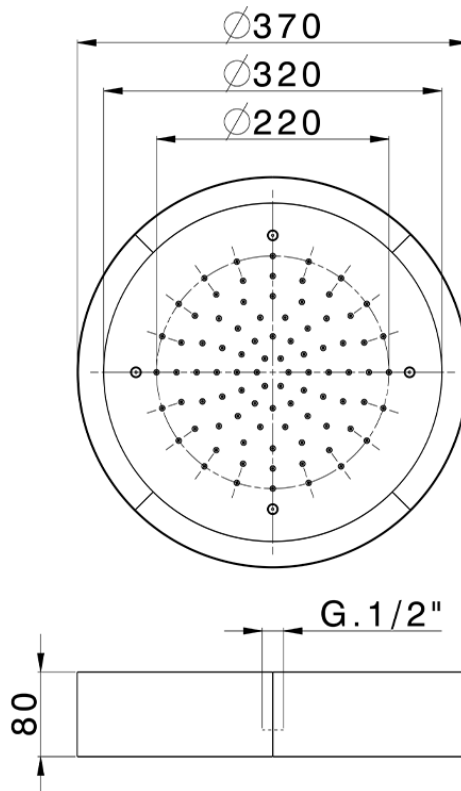

Ø 370 mm Chromotherapy Ceiling showerhead ZEN_ZS1C0205

ZS1C0205

<https://en.huberitalia.com/o-370-mm-chromotherapy-ceiling-showerhead-zen-zs1c0205>

2026-04-06