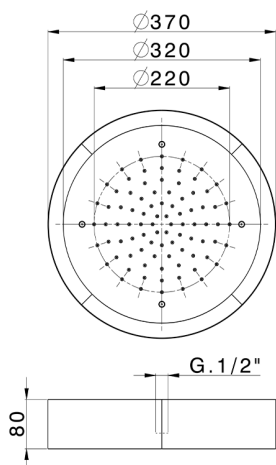

**Ø 370 mm Chromotherapy Ceiling showerhead ZEN\_ZS1C0205**

**MODEL ZS1C0205**

Ø 370 mm Chromotherapy Ceiling showerhead, with white cover, rain, chromotherapy functions, built-in control included, Stainless Steel AISI 304