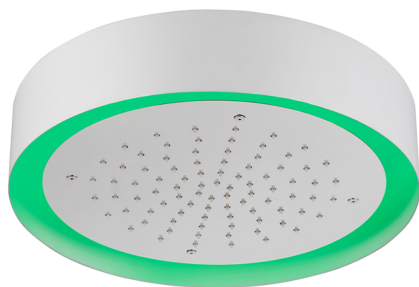

**Ø 370 mm Chromotherapy Ceiling showerhead ZEN\_ZS1C0205**

**MODEL ZS1C0205**

Ø 370 mm Chromotherapy Ceiling showerhead, with white cover, rain, chromotherapy functions, built-in control included, Stainless Steel AISI 304

**AVAILABLE FINISHINGS**

-  **D1** D1 Brushed Inox
-  **40** 40 Matt Black
-  **4Q** 4Q Matt White
-  **D2** D2 Polished Inox

**CHARACTERISTICS**

2026-05-16