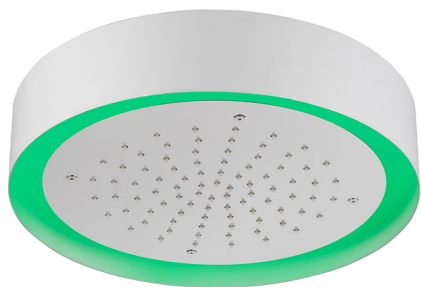

Ø 370 mm Chromotherapy Ceiling showerhead ZEN_ZS1C0205

MODEL **ZS1C0205**

Ø 370 mm Chromotherapy Ceiling showerhead, with white cover, rain, chromotherapy functions, built-in control included, Stainless Steel AISI 304

AVAILABLE FINISHINGS

-  **D1** D1 Brushed Inox
-  **40** 40 Matt Black
-  **4Q** 4Q Matt White
-  **D2** D2 Polished Inox

CHARACTERISTICS

2026-06-14