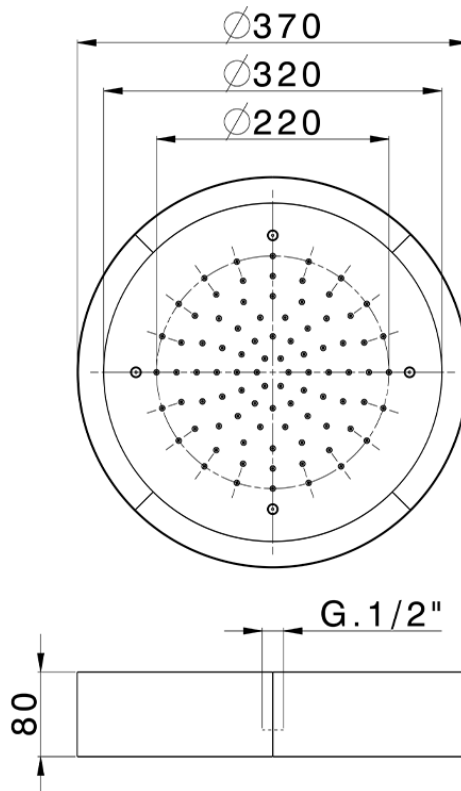

## Ø 370 mm Chromotherapy Ceiling showerhead ZEN\_ZS1C0205

ZS1C0205

<https://en.huberitalia.com/o-370-mm-chromotherapy-ceiling-showerhead-zen-zs1c0205>

2026-05-16