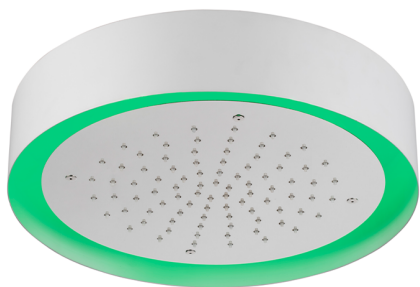

Ø 370 mm Chromotherapy Ceiling showerhead ZEN_ZS1C0205

MODEL **ZS1C0205**

Ø 370 mm Chromotherapy Ceiling showerhead, with white cover, rain, chromotherapy functions, built-in control included, Stainless Steel AISI 304

AVAILABLE FINISHINGS

-  **D1** D1 Brushed Inox
-  **40** 40 Matt Black
-  **4Q** 4Q Matt White
-  **D2** D2 Polished Inox

CHARACTERISTICS

2026-04-08