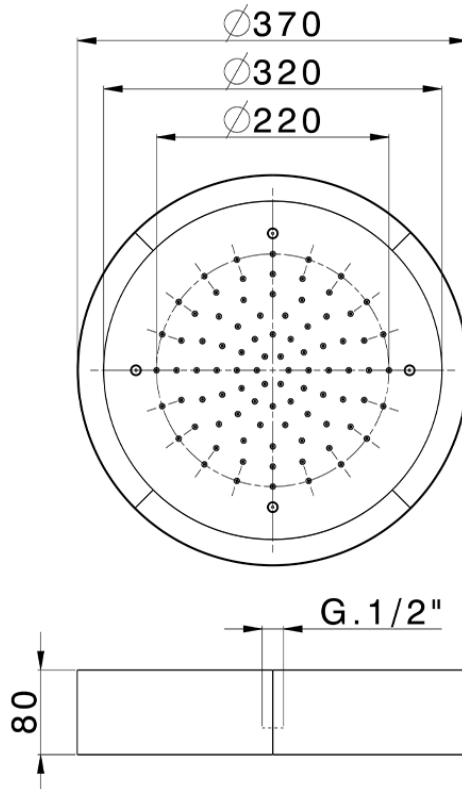

Ø 370 mm Chromotherapy Ceiling showerhead ZEN_ZS1C0205

ZS1C0205

<https://en.huberitalia.com/o-370-mm-chromotherapy-ceiling-showerhead-zen-zs1c0205>

2026-06-13