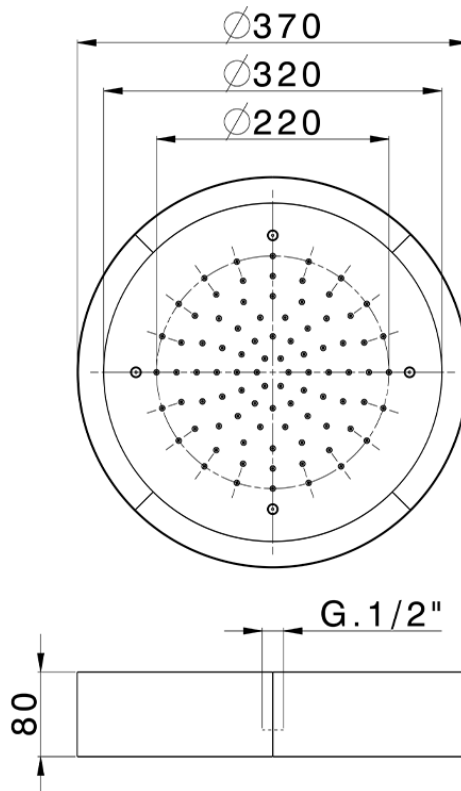

## Ø 370 mm Chromotherapy Ceiling showerhead ZEN\_ZS1C0205

ZS1C0205

<https://en.huberitalia.com/o-370-mm-chromotherapy-ceiling-showerhead-zen-zs1c0205>

2026-04-08