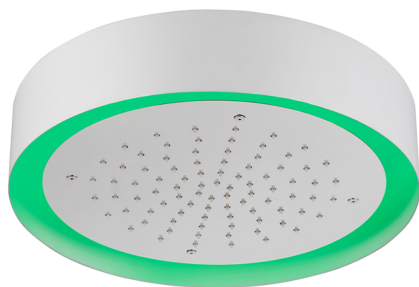

## Ø 370 mm Chromotherapy Ceiling showerhead ZEN\_ZS1C0205

MODEL **ZS1C0205**

Ø 370 mm Chromotherapy Ceiling showerhead, with white cover, rain, chromotherapy functions, built-in control included, Stainless Steel AISI 304

### AVAILABLE FINISHINGS

-  **D1** D1 Brushed Inox
-  **40** 40 Matt Black
-  **4Q** 4Q Matt White
-  **D2** D2 Polished Inox