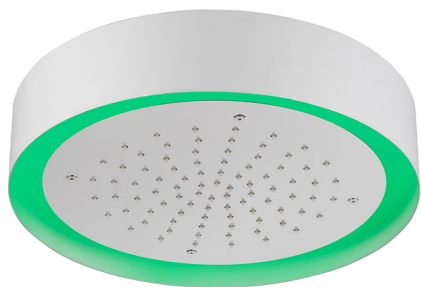

Ø 370 mm Chromotherapy Ceiling showerhead ZEN_ZS1C0205

MODEL ZS1C0205

Ø 370 mm Chromotherapy Ceiling showerhead, with white cover, rain, chromotherapy functions, built-in control included, Stainless Steel AISI 304

AVAILABLE FINISHINGS

-  **D1** D1 Brushed Inox
-  **40** 40 Matt Black
-  **4Q** 4Q Matt White
-  **D2** D2 Polished Inox

CHARACTERISTICS

2026-06-10