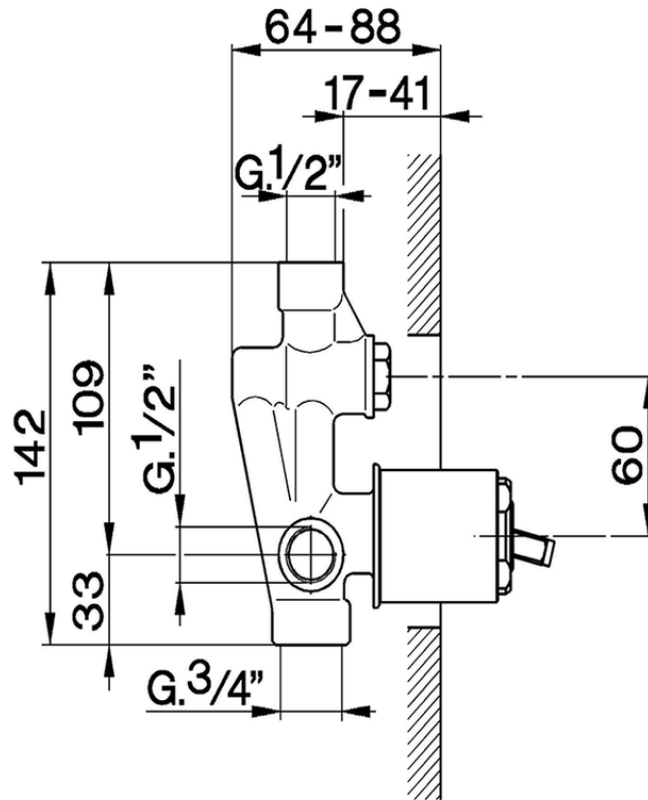

Concealed single lever bath-shower valve CONCEALED_ZB002210

ZB002210

<https://en.huberitalia.com/concealed-single-lever-bath-shower-valve-concealed-zb002210>

2025-04-07