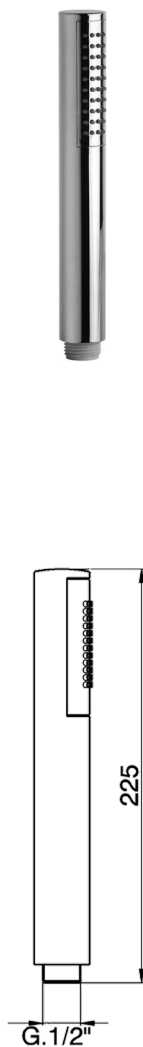

Minimal handshower SHOWER_SS014230

MODEL **SS014230**

Minimal handshower, 26 mm ABS one spray

AVAILABLE FINISHINGS

-  **21** 21 Chrome
-  **2B** 2B Polished Nickel
-  **2F** 2F Brushed Nickel
-  **40** 40 Matt Black
-  **4Q** 4Q Matt White
-  **2W** 2W Brushed Gold

CHARACTERISTICS

2024-12-22