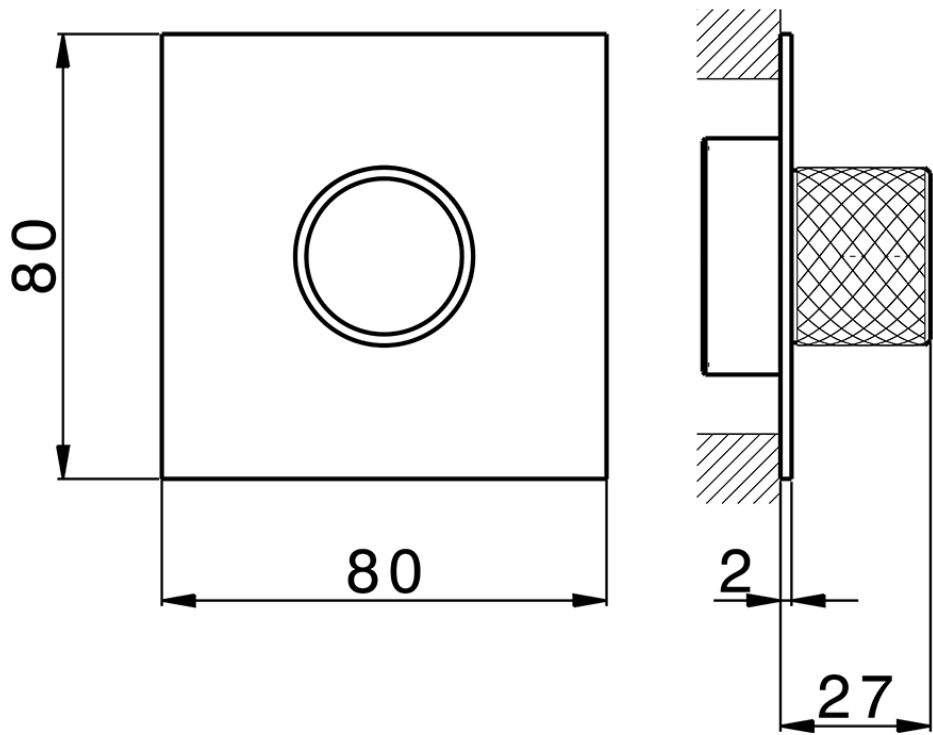

Exposed part for individual Push&Shower PUSH&SHOWER_PS0G6310

PS0G6310

<https://en.huberitalia.com/exposed-part-for-individual-pushshower-pushshower-ps0g6310>

2026-04-06