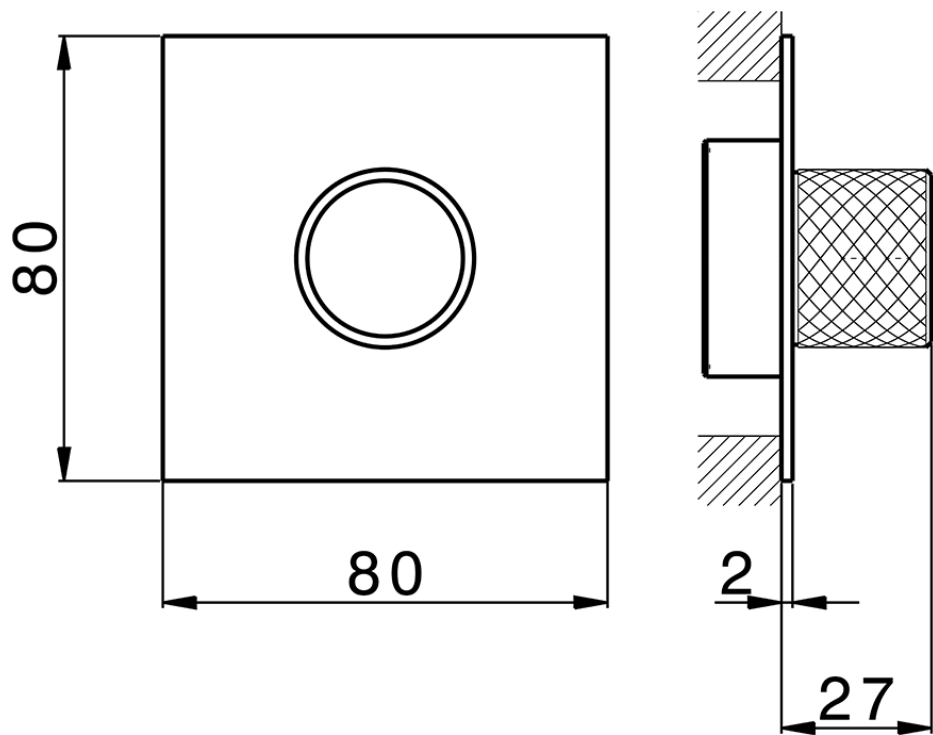

Exposed part for individual Push&Shower PUSH&SHOWER_PS0G6310

PS0G6310

<https://en.huberitalia.com/exposed-part-for-individual-pushshower-pushshower-ps0g6310>

2026-06-13