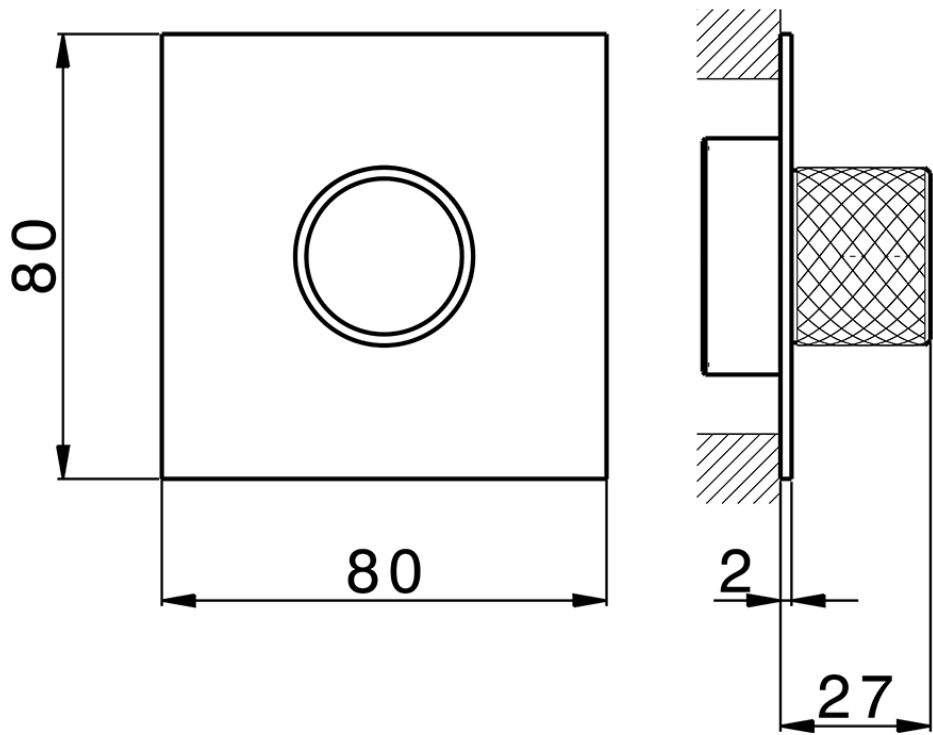

Exposed part for individual Push&Shower PUSH&SHOWER_PS0G6310

PS0G6310

<https://en.huberitalia.com/exposed-part-for-individual-pushshower-pushshower-ps0g6310>

2026-04-08