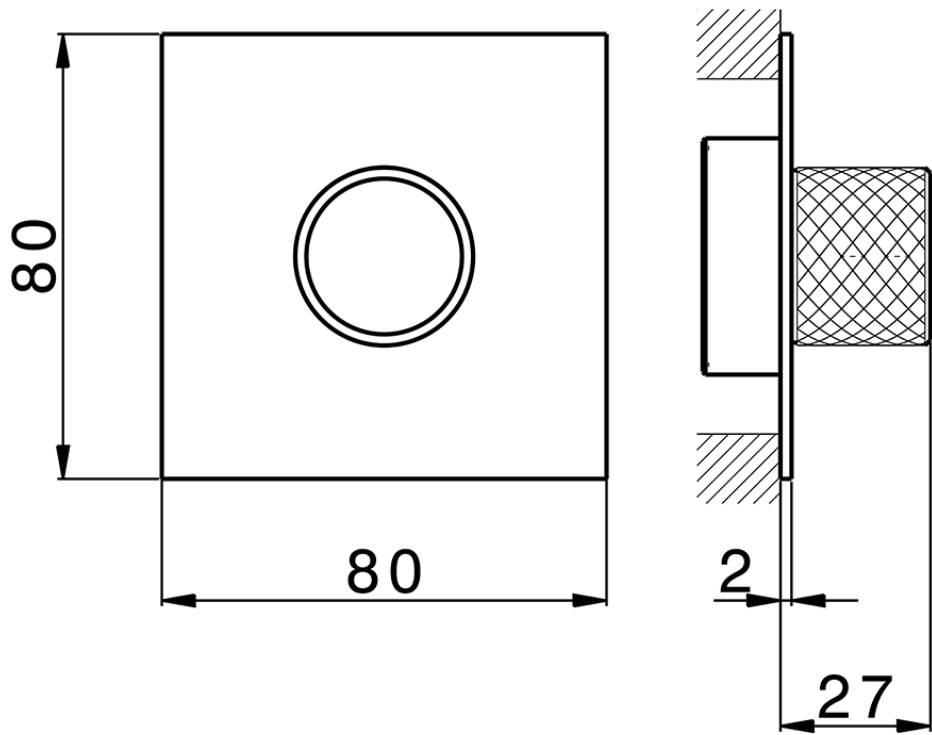

Exposed part for individual Push&Shower PUSH&SHOWER_PS0G6310

PS0G6310

<https://en.huberitalia.com/exposed-part-for-individual-pushshower-pushshower-ps0g6310>

2026-06-15