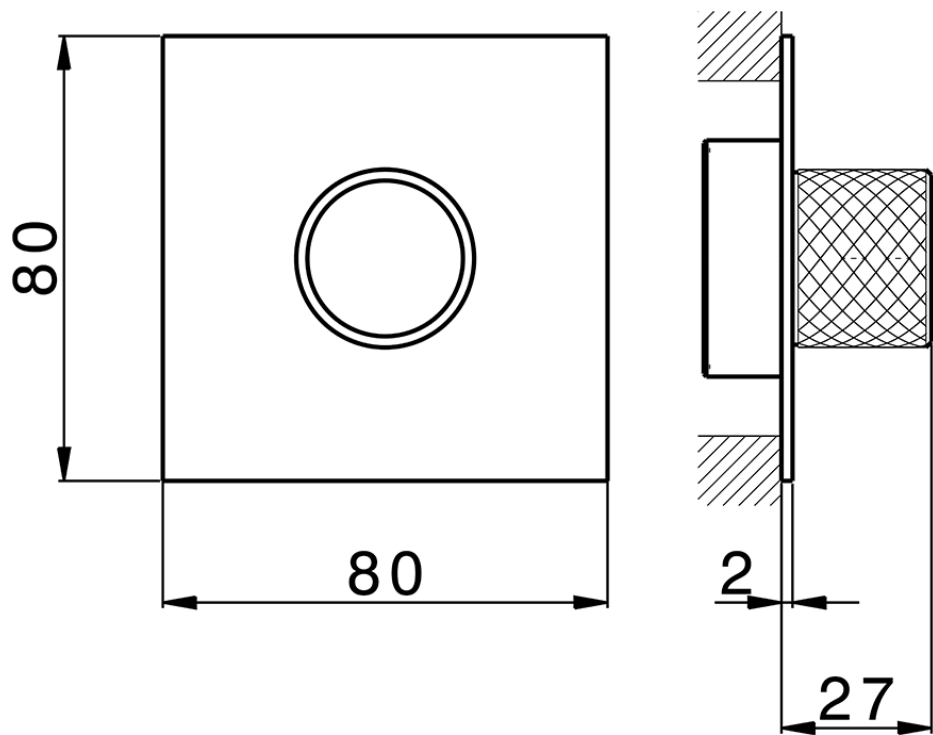

Exposed part for individual Push&Shower PUSH&SHOWER_PS0G6310

PS0G6310

<https://en.huberitalia.com/exposed-part-for-individual-pushshower-pushshower-ps0g6310>

2026-05-02