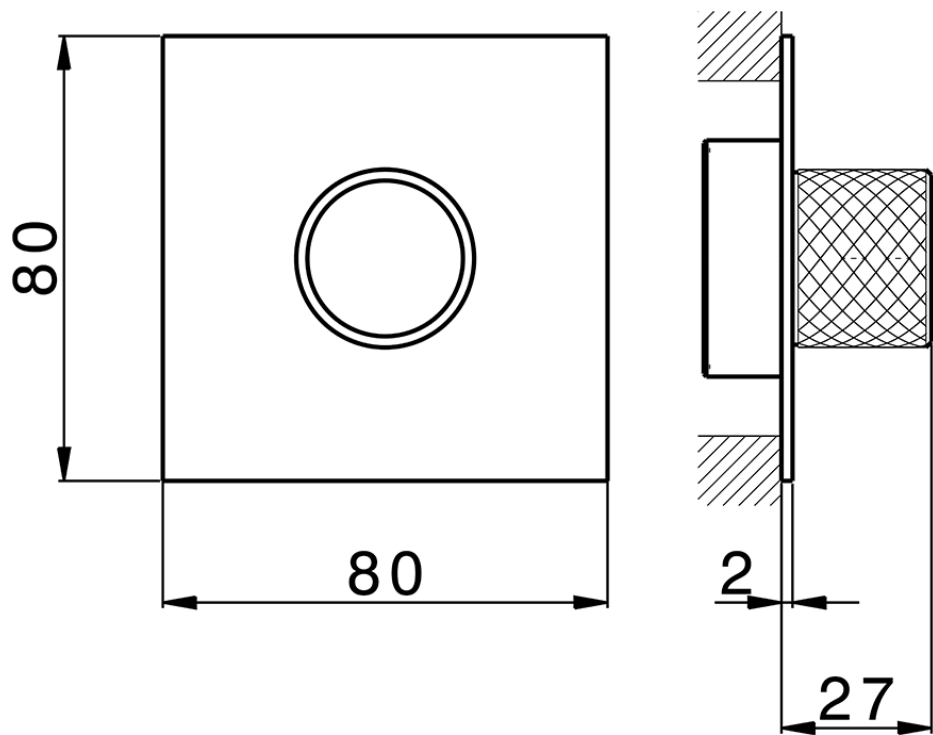

Exposed part for individual Push&Shower PUSH&SHOWER_PS0G6310

PS0G6310

<https://en.huberitalia.com/exposed-part-for-individual-pushshower-pushshower-ps0g6310>

2026-04-09