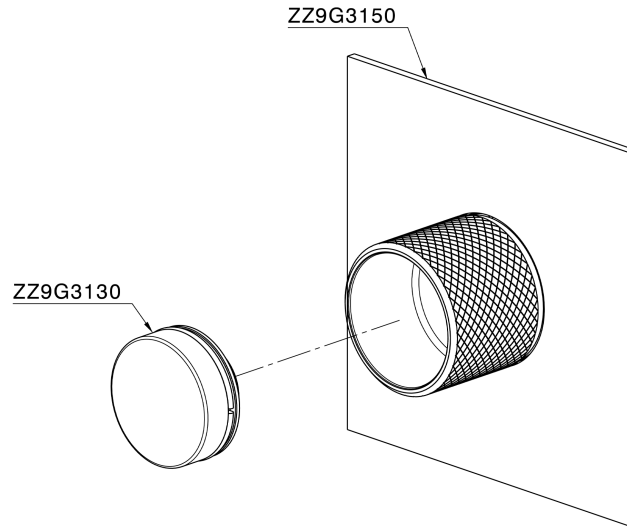

Exposed part for individual Push&Shower PUSH&SHOWER_PS0G6310

PS0G6310

<https://en.huberitalia.com/exposed-part-for-individual-pushshower-pushshower-ps0g6310>

2026-06-30