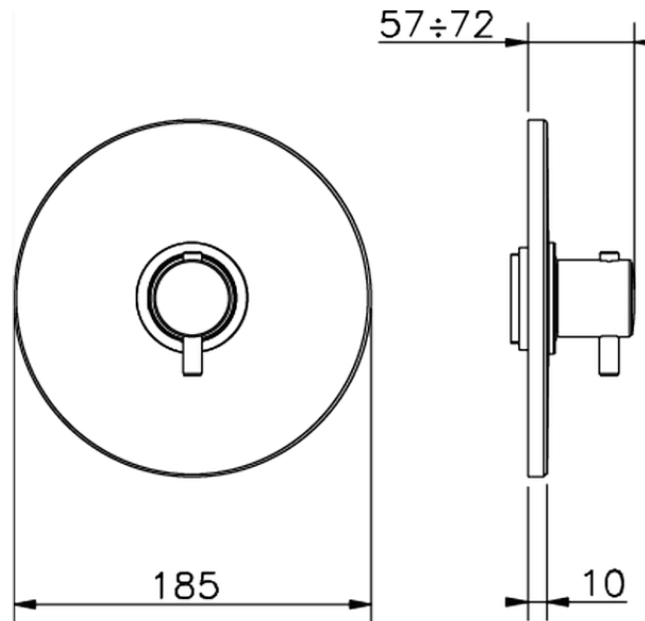

Exposed part for concealed thermo shower valve TRATTO EVO_TV007200

TV007200

<https://en.huberitalia.com/exposed-part-for-concealed-thermo-shower-valve-tratto-evo-tv007200>

ZB007201

<https://en.huberitalia.com/1-2-concealed-thermostatic-shower-valve-concealed-zb007201>