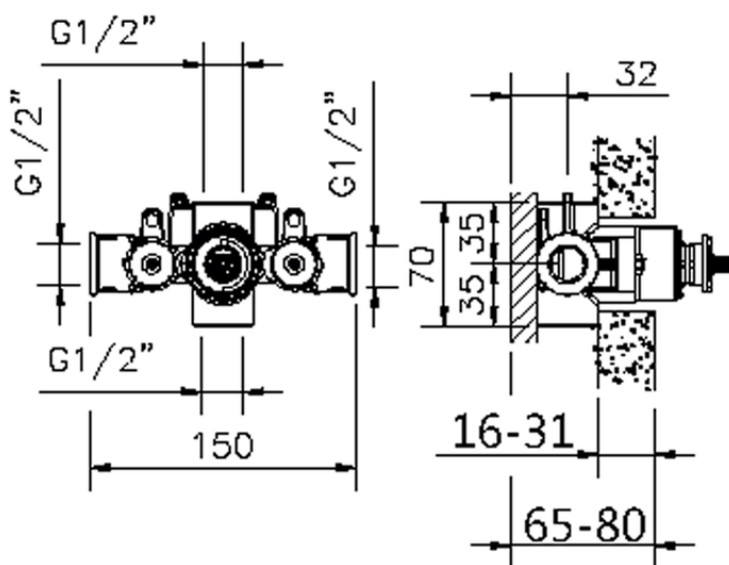

Exposed part for concealed thermo shower valve TRATTO EVO_TV007200

TV007200

<https://en.huberitalia.com/exposed-part-for-concealed-thermo-shower-valve-tratto-evo-tv007200>

ZB007201

<https://en.huberitalia.com/1-2-concealed-thermostatic-shower-valve-concealed-zb007201>