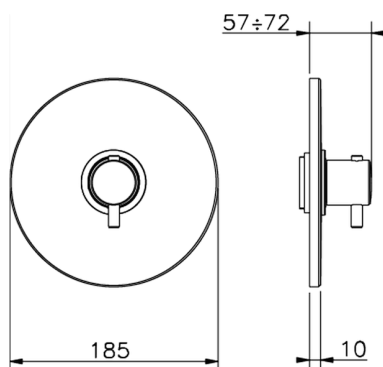

Exposed part for concealed thermo shower valve TRATTO EVO_TV007200

MODEL **TV007200**

Exposed part for concealed thermo shower valve, without stop valve, without concealed part, for items ZB007201

AVAILABLE FINISHINGS

CHARACTERISTICS

Installation **Concealed**

Required concealed parts **ZB007201**

Thermostatic

The Huber thermostatic is your personal water manager, helping you to handle, control and save water and energy.