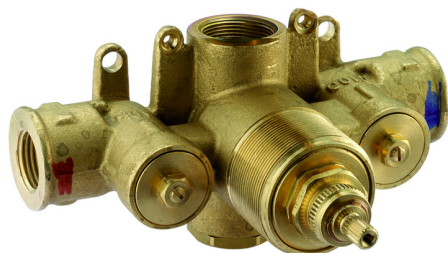

Exposed part for concealed thermo shower valve TRATTO EVO_TV007200

MODEL **TV007200**

Exposed part for concealed thermo shower valve, without stop valve, without concealed part, for items ZB007201

AVAILABLE FINISHINGS

CHARACTERISTICS

Installation **Concealed**

Required concealed parts **ZB007201**

Thermostatic

The Huber thermostatic is your personal water manager, helping you to handle, control and save water and energy.

1/2" Concealed thermostatic shower valve CONCEALED_ZB007201

MODEL **ZB007201**

1/2" Concealed thermostatic shower valve, without Stopvalve, without trim kit

AVAILABLE FINISHINGS

 **04** 04 Without finishing

CHARACTERISTICS

Installation	Concealed
Cartridge Spare Parts	24.04A.PP
8x20 Plus P Thermostatic Valve	
Concealed	1

Thermostatic

The Huber thermostatic is your personal water manager, helping you to handle, control and save water and energy.