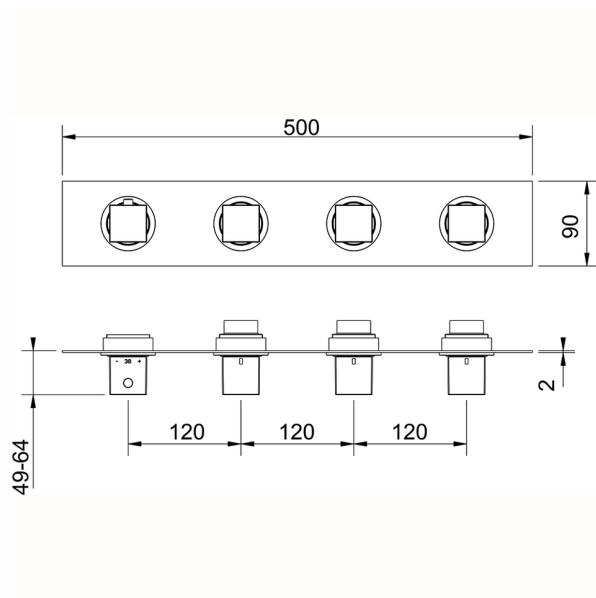

Cover Part for 3 Function Concealed Thermo. Valve NUOVA EGO_NE01R300

MODEL **NE01R300**

Cover Part for 3 Function Concealed Thermo.Valve,for item ZB01R300

AVAILABLE FINISHINGS

-  **21** 21 Chrome
-  **2F** 2F Brushed Nickel
-  **40** 40 Matt Black
-  **4Q** 4Q Matt White

3 Function Concealed Thermostatic Built-in Part CONCEALED_ZB01R300

MODEL **ZB01R300**

3 Function Concealed Thermostatic Built-in Part

AVAILABLE FINISHINGS

CHARACTERISTICS

Installation	Concealed
Cartridge Spare Parts	23.51A.HF
HF Thermostatic Valve	
Concealed	1