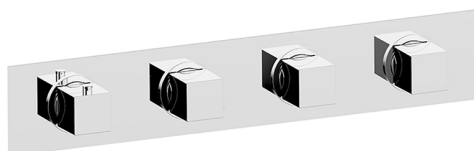

Cover Part for 3 Function Concealed Thermo. Valve NUOVA EGO_NE01R300

MODEL **NE01R300**

Cover Part for 3 Function Concealed Thermo.Valve,for item ZB01R300

AVAILABLE FINISHINGS

-  **21** 21 Chrome
-  **2F** 2F Brushed Nickel
-  **40** 40 Matt Black
-  **4Q** 4Q Matt White

CHARACTERISTICS

Installation **Concealed**
 Required concealed parts **ZB01R300**

Thermostatic

The Huber thermostatic is your personal water manager, helping you to handle, control and save water and energy.

3 Function Concealed Thermostatic Built-in Part CONCEALED_ZB01R300

MODEL **ZB01R300**

3 Function Concealed Thermostatic Built-in Part

AVAILABLE FINISHINGS

CHARACTERISTICS

Installation	Concealed
Cartridge Spare Parts	23.51A.HF
HF Thermostatic Valve	
Concealed	1