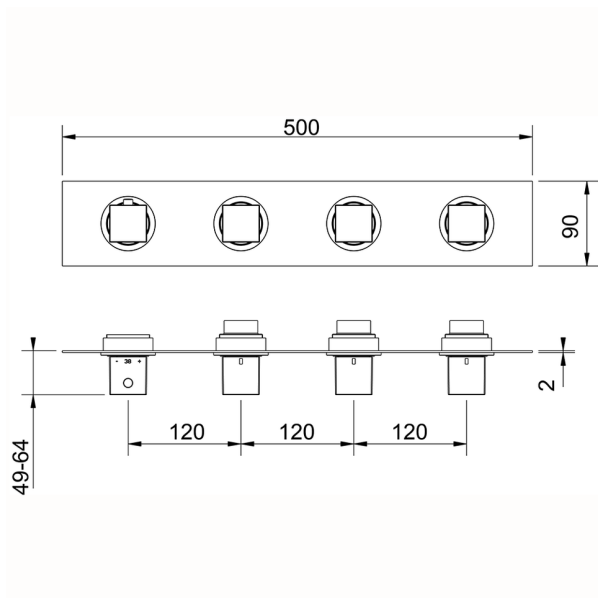

Cover Part for 3 Function Concealed Thermo. Valve NUOVA EGO_NE01R300

MODEL **NE01R300**

Cover Part for 3 Function Concealed Thermo.Valve,for item ZB01R300

AVAILABLE FINISHINGS

-  **21** 21 Chrome
-  **2F** 2F Brushed Nickel
-  **40** 40 Matt Black
-  **4Q** 4Q Matt White

3 Function Concealed Thermostatic Built-in Part CONCEALED_ZB01R300

MODEL **ZB01R300**

3 Function Concealed Thermostatic Built-in Part

AVAILABLE FINISHINGS

CHARACTERISTICS

Installation	Concealed
Cartridge Spare Parts	23.51A.HF
HF Thermostatic Valve	
Concealed	1