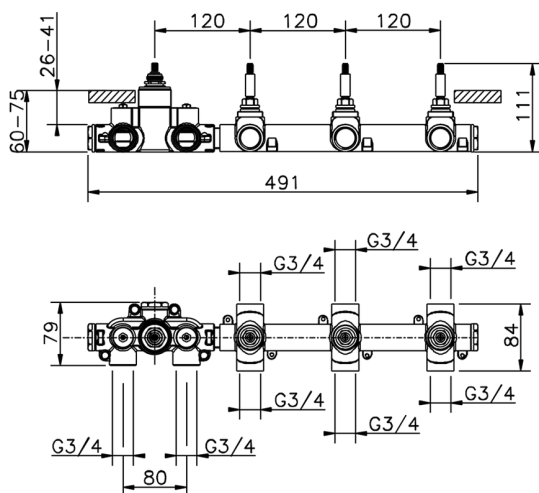

Cover Part for 3 Function Concealed Thermo. Valve NUOVA EGO_NE01R300

MODEL **NE01R300**

Cover Part for 3 Function Concealed Thermo.Valve,for item ZB01R300

AVAILABLE FINISHINGS

-  **21** 21 Chrome
-  **2F** 2F Brushed Nickel
-  **40** 40 Matt Black
-  **4Q** 4Q Matt White

3 Function Concealed Thermostatic Built-in Part CONCEALED_ZB01R300

MODEL **ZB01R300**

3 Function Concealed Thermostatic Built-in Part

AVAILABLE FINISHINGS

CHARACTERISTICS

Installation	Concealed
Cartridge Spare Parts	23.51A.HF
HF Thermostatic Valve	
Concealed	1