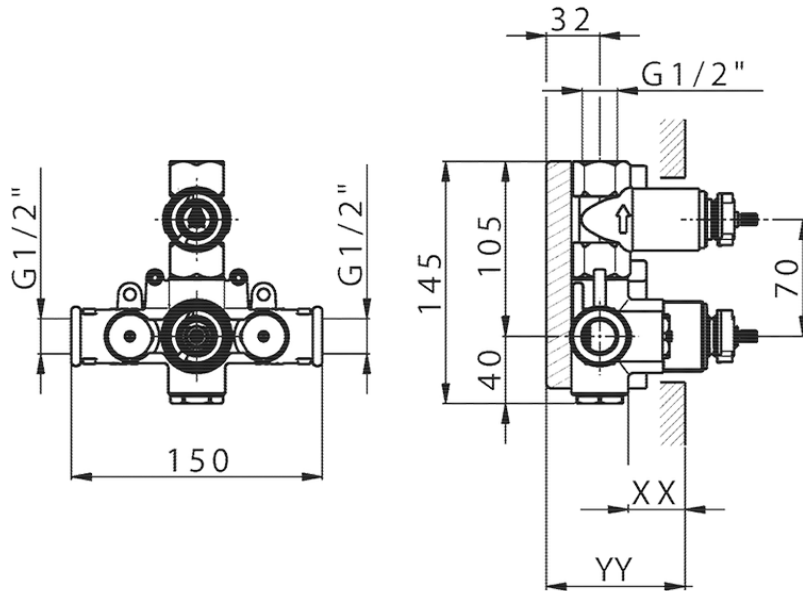

1-outlet Concealed thermostatic shower valve CONCEALED_ZB007300

Piastra/Plate/Plaque/Platte/Placa
 2-3mm: XX 25-40 YY 76-91
 10 mm: XX 16-31 YY 65-80

ZB007300

<https://en.huberitalia.com/1-outlet-concealed-thermostatic-shower-valve-concealed-zb007300>