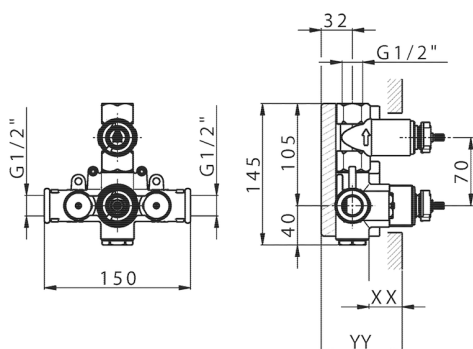

1-outlet Concealed thermostatic shower valve CONCEALED_ZB007300

MODEL **ZB007300**

1-Outlet Concealed thermostatic shower mixer, Stopvalve, without trim kit

AVAILABLE FINISHINGS

04 04 Without finishing

CHARACTERISTICS

Installation **Concealed**

Cartridge Spare Parts **24.04A.PP**

8x20 Plus P Thermostatic Valve

Concealed **1**

Piastra/Plate/Plaque/Platte/Placa

2-3mm: XX 25-40 YY 76-91

10 mm: XX 16-31 YY 65-80

Thermostatic