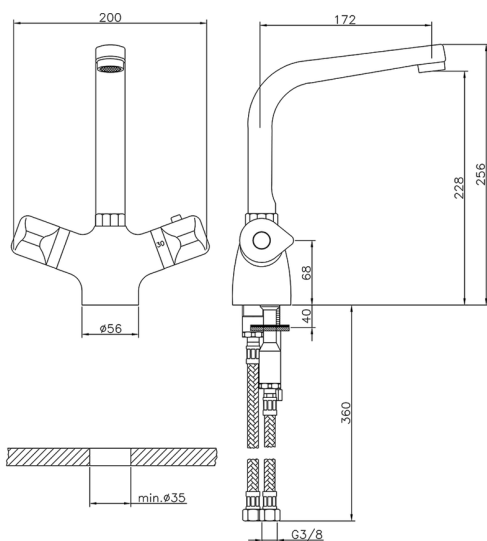

Thermostatic sink mixer THERMO_CLT65010

MODEL **CLT65010**

Thermostatic sink mixer, without pop-up waste, swivel spout, G.3/8" stainless steel flexible hose

AVAILABLE FINISHINGS

21 21 Chrome

CHARACTERISTICS

Cartridge Spare Parts **24.04A.PP**

8x20 Plus P Thermostatic Valve

Thermostatic

The Huber thermostatic is your personal water manager, helping you to handle, control and save water and energy.

2026-06-06