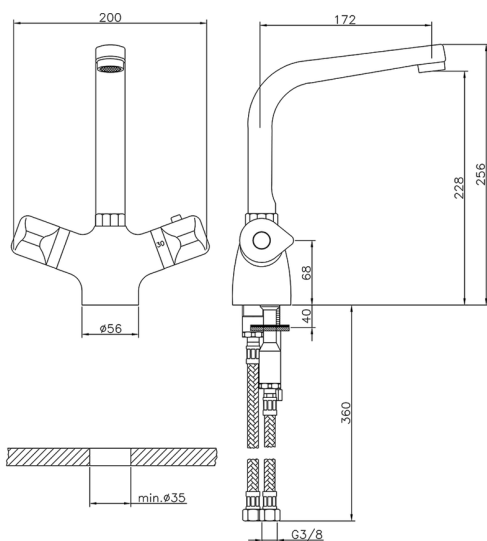

Thermostatic sink mixer THERMO_CLT65010

MODEL **CLT65010**

Thermostatic sink mixer, without pop-up waste, swivel spout, G.3/8" stainless steel flexible hose

AVAILABLE FINISHINGS

21 21 Chrome

CHARACTERISTICS

Cartridge Spare Parts **24.04A.PP**

8x20 Plus P Thermostatic Valve

Thermostatic

The Huber thermostatic is your personal water manager, helping you to handle, control and save water and energy.

2026-05-16