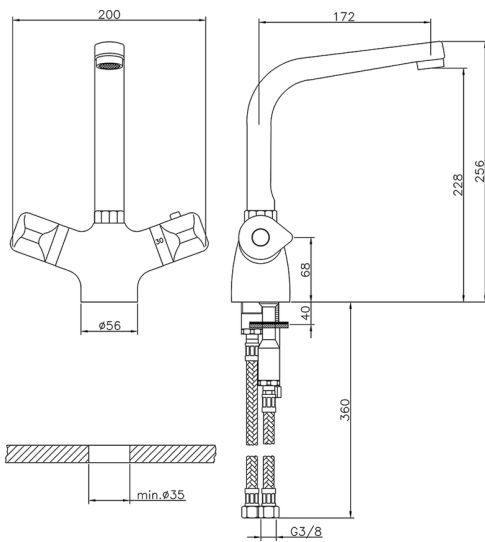

## Thermostatic sink mixer THERMO\_CLT65010

MODEL **CLT65010**

Thermostatic sink mixer, without pop-up waste, swivel spout, G.3/8" stainless steel flexible hose

AVAILABLE FINISHINGS

**21** 21 Chrome

CHARACTERISTICS

Cartridge Spare Parts **24.04A.PP**

**8x20 Plus P Thermostatic Valve**