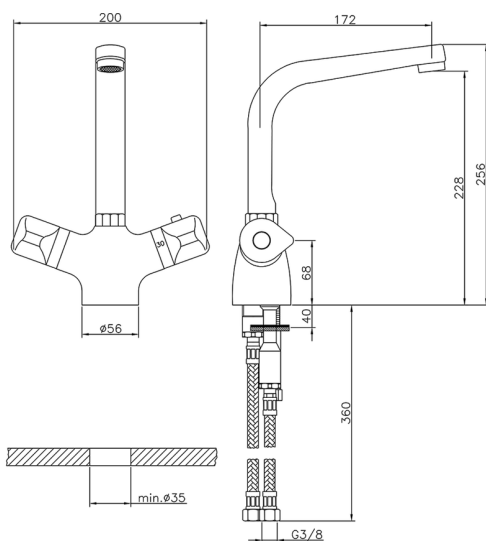

Thermostatic sink mixer THERMO_CLT65010

MODEL **CLT65010**

Thermostatic sink mixer, without pop-up waste, swivel spout, G.3/8" stainless steel flexible hose

AVAILABLE FINISHINGS

21 21 Chrome

CHARACTERISTICS

Cartridge Spare Parts **24.04A.PP**

8x20 Plus P Thermostatic Valve

Thermostatic

The Huber thermostatic is your personal water manager, helping you to handle, control and save water and energy.

2026-06-26