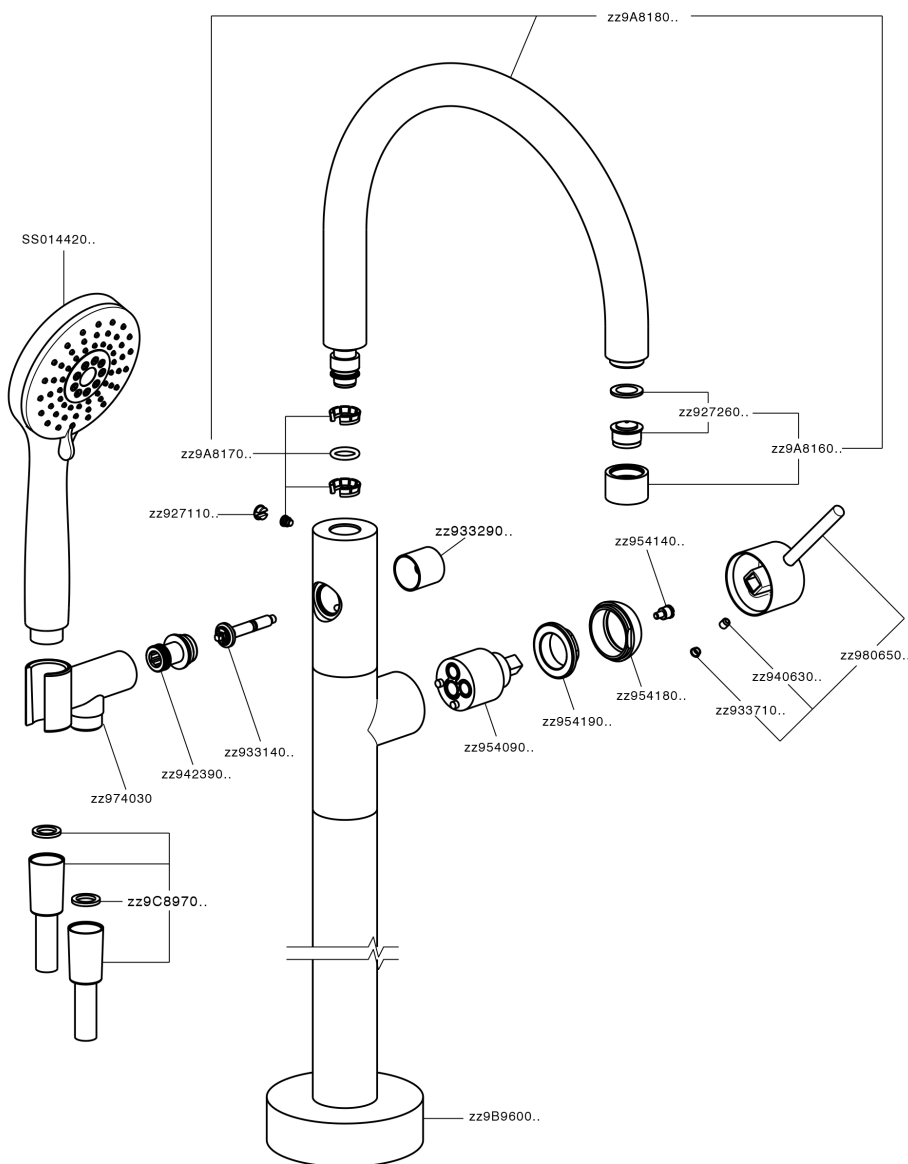

Exposed part for single-lever bath shower mixer NUOVA KIRUNA_K2014200

MODEL **K2014200**

Exposed part for single-lever bath shower mixer, hand shower holder on column, 3sprays hand shower ABS on bracket for CombiShower, 150 cm smooth SUPREME Flexible Hose, without concealed part (for item ZB004510)

AVAILABLE FINISHINGS

-  **21** 21 Chrome
-  **26** 26 Old Copper
-  **2F** 2F Brushed Nickel
-  **2W** 2W Brushed Gold
-  **40** 40 Matt Black
-  **4Q** 4Q Matt White

CHARACTERISTICS

Cartridge Spare Parts **ZZ95409000**

35 mm Cartridge

Installation **Concealed**

Required concealed parts **ZB004510**

EcoStop

EcoStop feature limits water flow to approximately 50% of maximum output with one point of resistance on setting. Push slightly past the middle stop only when full water output is required. This will save water up to 50%.

Exposed part for single-lever bath shower mixer NUOVA KIRUNA_K2014200

K2014200

<https://en.huberitalia.com/exposed-part-for-single-lever-bath-shower-mixer-nuova-kiruna-k2014200>

Concealed part single lever free-standing CONCEALED_ZB004510