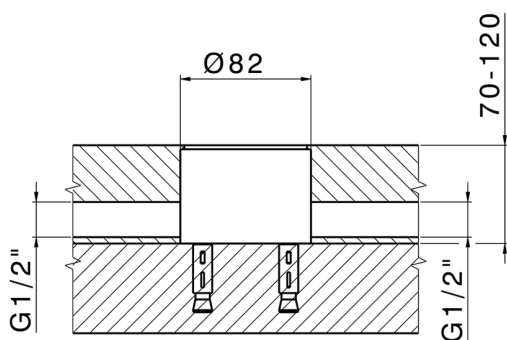

Exposed part for single-lever bath shower mixer NUOVA KIRUNA_K2014200

MODEL **K2014200**

Exposed part for single-lever bath shower mixer, handshower holder on column, 3sprays handshower ABS on bracket for CombiShower, 150 cm smooth SUPREME Flexible Hose, without concealed part (for item ZB004510)

35 mm Cartridge

Installation **Concealed**

Required concealed parts **ZB004510**

EcoStop

EcoStop feature limits water flow to approximately 50% of maximum output with one point of resistance on setting. Push slightly past the middle stop only when full water output is required. This will save water up to 50%.

MODEL **ZB004510**

Floor mounted concealed part, for free-standing mixer

AVAILABLE FINISHINGS

04 04 Without finishing

CHARACTERISTICS

Installation	Concealed
Concealed	1

2026-06-06