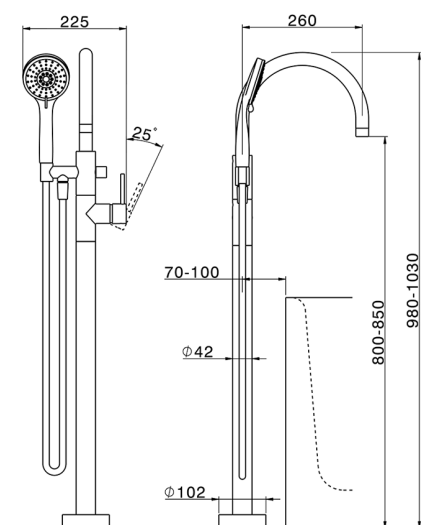

Exposed part for single-lever bath shower mixer NUOVA KIRUNA_K2014200

MODEL **K2014200**

Exposed part for single-lever bath shower mixer, hand shower holder on column, 3sprays hand shower ABS on bracket for CombiShower, 150 cm smooth SUPREME Flexible Hose, without concealed part (for item ZB004510)

AVAILABLE FINISHINGS

-  **21** 21 Chrome
-  **26** 26 Old Copper
-  **2F** 2F Brushed Nickel
-  **2W** 2W Brushed Gold
-  **40** 40 Matt Black
-  **4Q** 4Q Matt White

CHARACTERISTICS

Cartridge Spare Parts **ZZ95409000**

35 mm Cartridge

Installation **Concealed**

Required concealed parts **ZB004510**

EcoStop

EcoStop feature limits water flow to approximately 50% of maximum output with one point of resistance on setting. Push slightly past the middle stop only when full water output is required. This will save water up to 50%.

Exposed part for single-lever bath shower mixer NUOVA KIRUNA_K2014200

K2014200

<https://en.huberitalia.com/exposed-part-for-single-lever-bath-shower-mixer-nuova-kiruna-k2014200>

Concealed part single lever free-standing CONCEALED_ZB004510