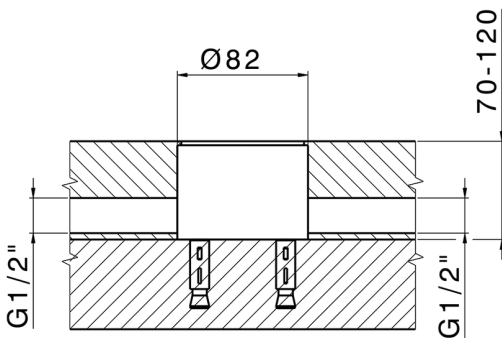

Exposed part for single-lever bath shower mixer NUOVA KIRUNA_K2014200

MODEL **K2014200**

Exposed part for single-lever bath shower mixer, hand shower holder on column, 3sprays hand shower ABS on bracket for CombiShower, 150 cm smooth SUPREME Flexible Hose, without concealed part (for item ZB004510)

35 mm Cartridge

Installation **Concealed**

Required concealed parts **ZB004510**

EcoStop

EcoStop feature limits water flow to approximately 50% of maximum output with one point of resistance on setting. Push slightly past the middle stop only when full water output is required. This will save water up to 50%.

MODEL **ZB004510**

Floor mounted concealed part, for free-standing mixer

AVAILABLE FINISHINGS

CHARACTERISTICS

Installation **Concealed**

Concealed **1**

2026-04-06