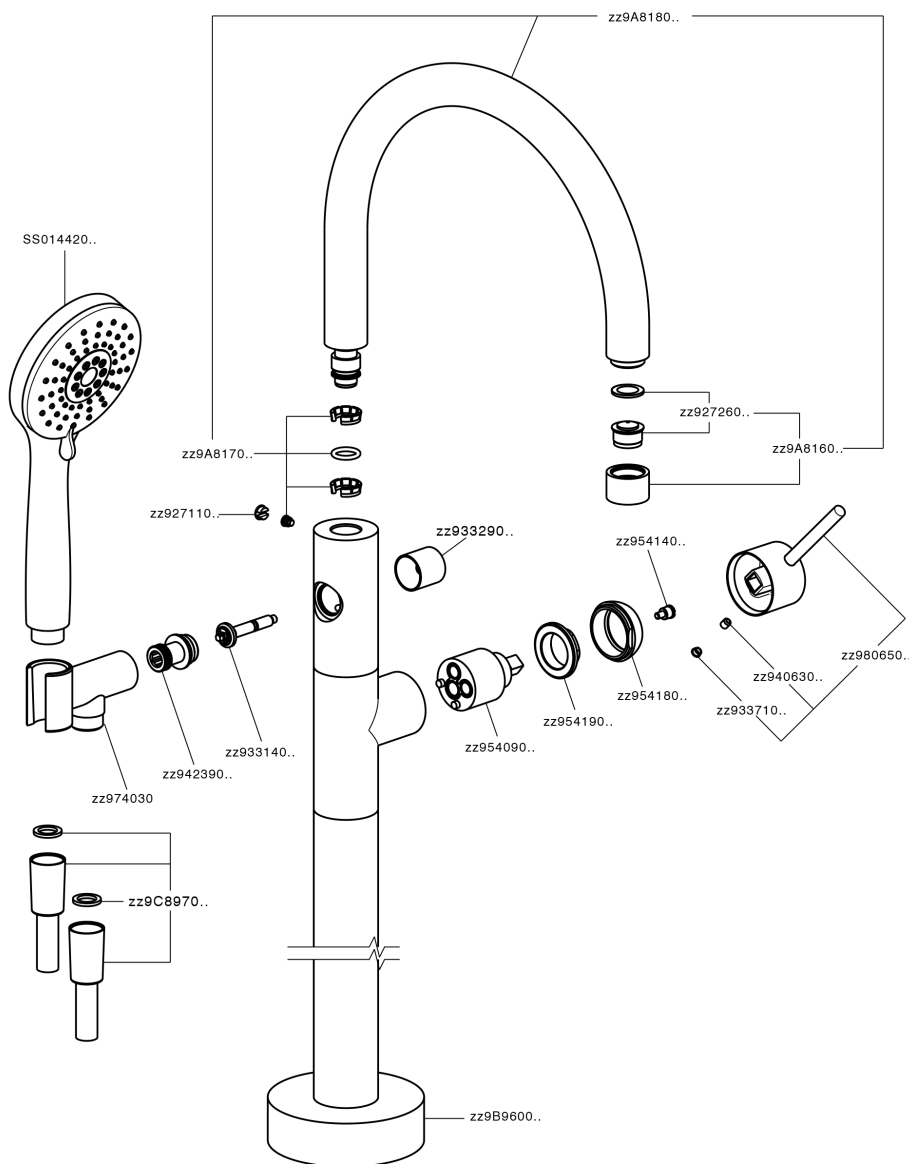

Exposed part for single-lever bath shower mixer NUOVA KIRUNA_K2014200

MODEL **K2014200**

Exposed part for single-lever bath shower mixer, hand shower holder on column, 3sprays hand shower ABS on bracket for CombiShower, 150 cm smooth SUPREME Flexible Hose, without concealed part (for item ZB004510)

AVAILABLE FINISHINGS

-  **21** 21 Chrome
-  **26** 26 Old Copper
-  **2F** 2F Brushed Nickel
-  **2W** 2W Brushed Gold
-  **40** 40 Matt Black
-  **4Q** 4Q Matt White

CHARACTERISTICS

Cartridge Spare Parts **ZZ95409000**

35 mm Cartridge

Installation **Concealed**

Required concealed parts **ZB004510**

EcoStop

EcoStop feature limits water flow to approximately 50% of maximum output with one point of resistance on setting. Push slightly past the middle stop only when full water output is required. This will save water up to 50%.

Exposed part for single-lever bath shower mixer NUOVA KIRUNA_K2014200

K2014200

<https://en.huberitalia.com/exposed-part-for-single-lever-bath-shower-mixer-nuova-kiruna-k2014200>

Concealed part single lever free-standing CONCEALED_ZB004510