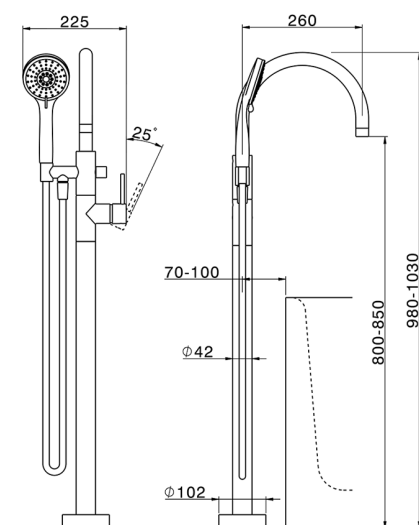

Exposed part for single-lever bath shower mixer NUOVA KIRUNA_K2014200

MODEL **K2014200**

Exposed part for single-lever bath shower mixer, hand shower holder on column, 3sprays hand shower ABS on bracket for CombiShower, 150 cm smooth SUPREME Flexible Hose, without concealed part (for item ZB004510)

AVAILABLE FINISHINGS

-  **21** 21 Chrome
-  **26** 26 Old Copper
-  **2F** 2F Brushed Nickel
-  **2W** 2W Brushed Gold
-  **40** 40 Matt Black
-  **4Q** 4Q Matt White

CHARACTERISTICS

Cartridge Spare Parts **ZZ95409000**

35 mm Cartridge

Installation **Concealed**

Required concealed parts **ZB004510**

EcoStop

EcoStop feature limits water flow to approximately 50% of maximum output with one point of resistance on setting. Push slightly past the middle stop only when full water output is required. This will save water up to 50%.

Exposed part for single-lever bath shower mixer NUOVA KIRUNA_K2014200

K2014200

<https://en.huberitalia.com/exposed-part-for-single-lever-bath-shower-mixer-nuova-kiruna-k2014200>

Concealed part single lever free-standing CONCEALED_ZB004510