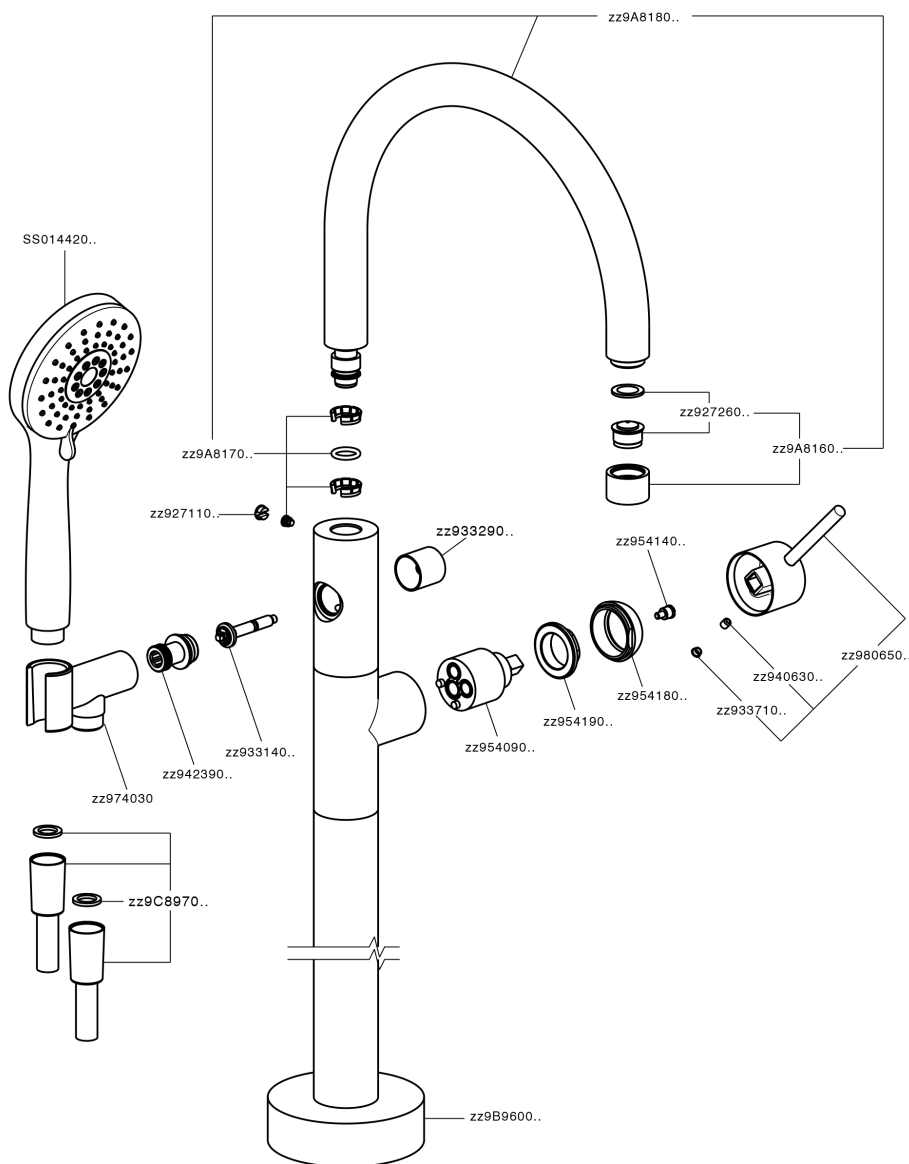

Exposed part for single-lever bath shower mixer NUOVA KIRUNA_K2014200

K2014200

<https://en.huberitalia.com/exposed-part-for-single-lever-bath-shower-mixer-nuova-kiruna-k2014200>

Concealed part single lever free-standing CONCEALED_ZB004510

ZB004510

<https://en.huberitalia.com/concealed-part-single-lever-free-standing-concealed-zb004510>

2026-06-10