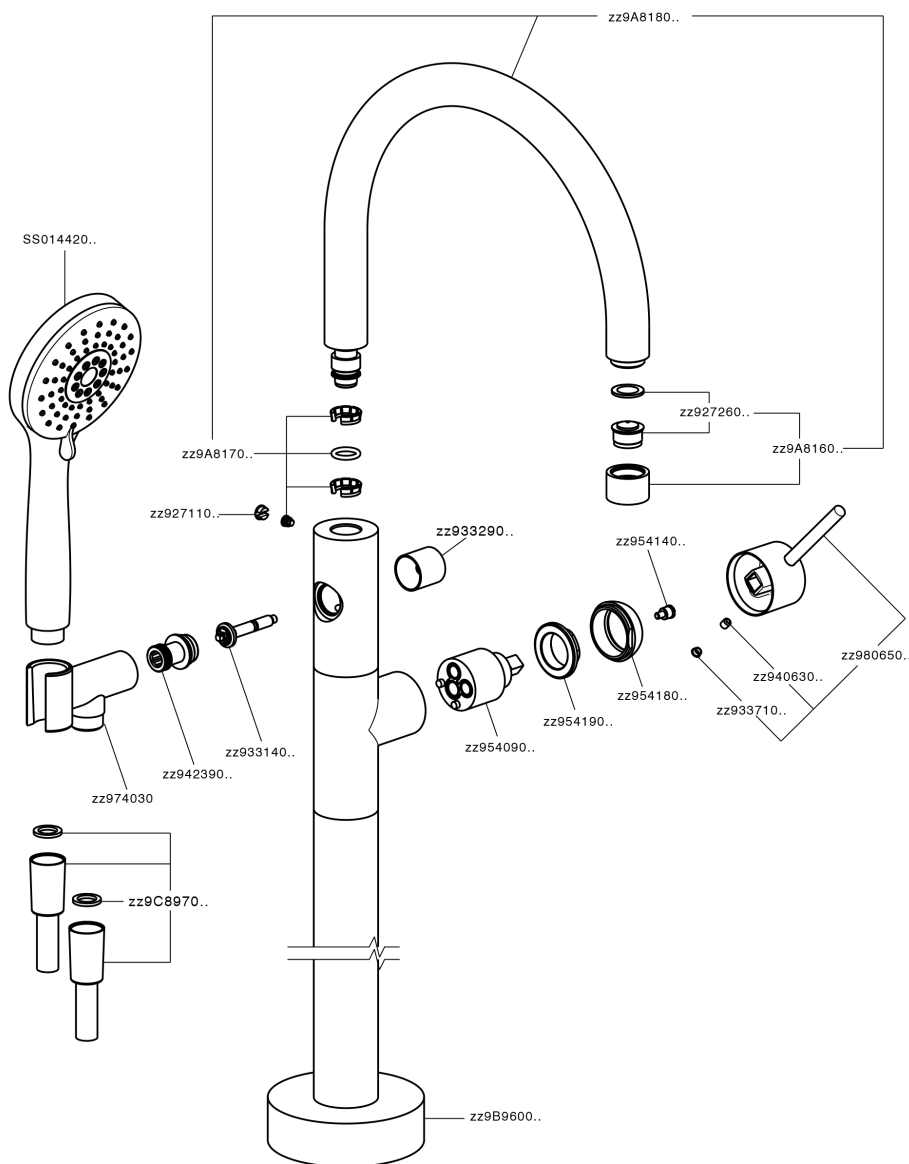

Exposed part for single-lever bath shower mixer NUOVA KIRUNA_K2014200

K2014200

<https://en.huberitalia.com/exposed-part-for-single-lever-bath-shower-mixer-nuova-kiruna-k2014200>

Concealed part single lever free-standing CONCEALED_ZB004510

ZB004510

<https://en.huberitalia.com/concealed-part-single-lever-free-standing-concealed-zb004510>

2026-04-06