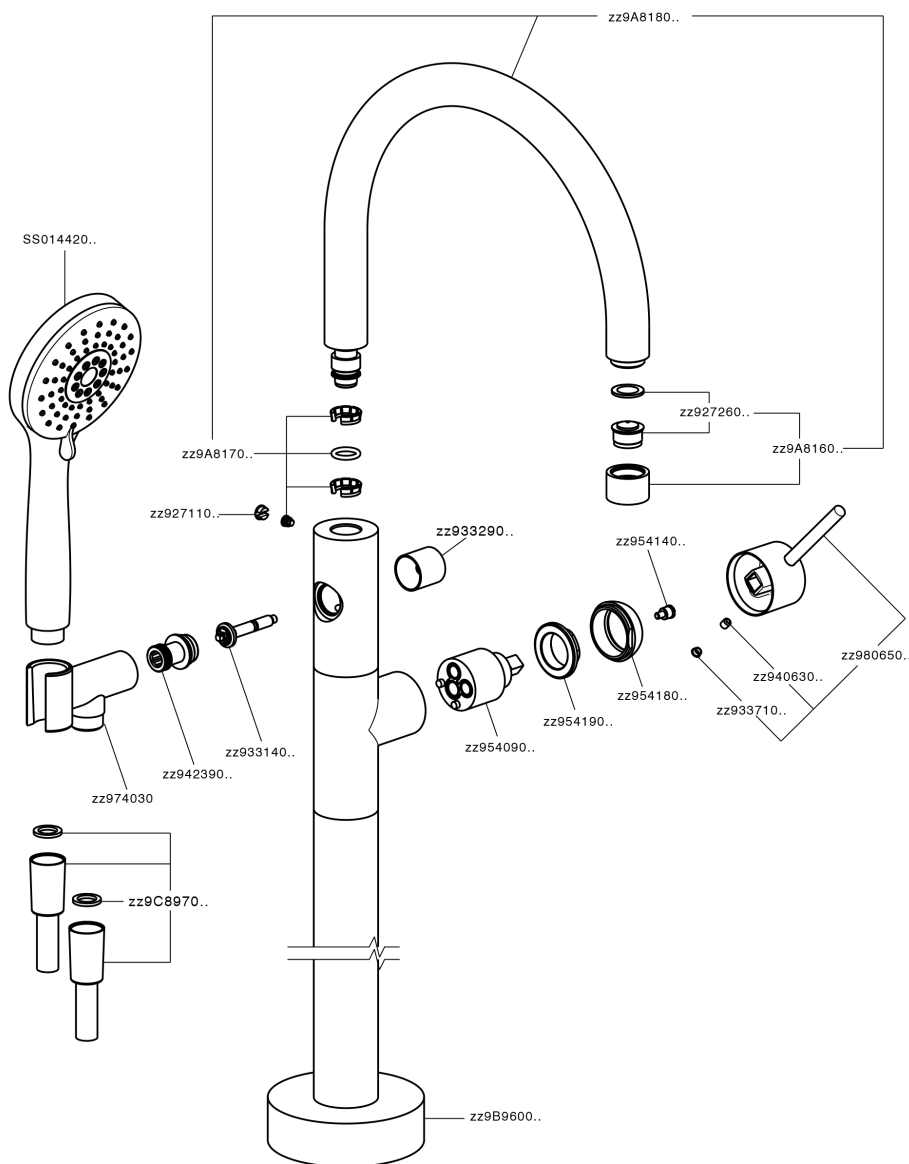

Exposed part for single-lever bath shower mixer NUOVA KIRUNA_K2014200

K2014200

<https://en.huberitalia.com/exposed-part-for-single-lever-bath-shower-mixer-nuova-kiruna-k2014200>

Concealed part single lever free-standing CONCEALED_ZB004510

ZB004510

<https://en.huberitalia.com/concealed-part-single-lever-free-standing-concealed-zb004510>

2026-04-27