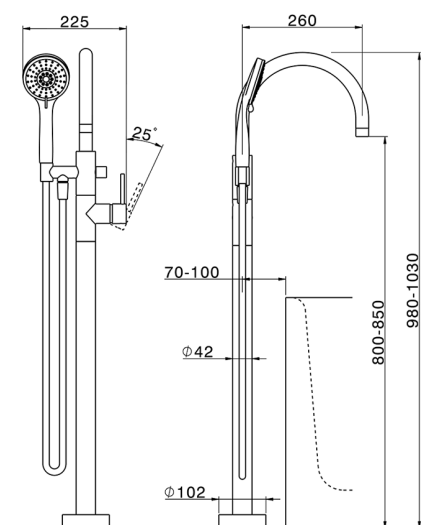

## Exposed part for single-lever bath shower mixer NUOVA KIRUNA\_K2014200

MODEL **K2014200**

Exposed part for single-lever bath shower mixer, handshower holder on column, 3sprays handshower ABS on bracket for CombiShower, 150 cm smooth SUPREME Flexible Hose, without concealed part (for item ZB004510)

### CHARACTERISTICS

Cartridge Spare Parts **ZZ95409000**

**35 mm Cartridge**

Installation **Concealed**

Required concealed parts **ZB004510**

### EcoStop

EcoStop feature limits water flow to approximately 50% of maximum output with one point of resistance on setting. Push slightly past the middle stop only when full water output is required. This will save water up to 50%.

## Exposed part for single-lever bath shower mixer NUOVA KIRUNA\_K2014200

K2014200

<https://en.huberitalia.com/exposed-part-for-single-lever-bath-shower-mixer-nuova-kiruna-k2014200>

**Concealed part single lever free-standing CONCEALED\_ZB004510**