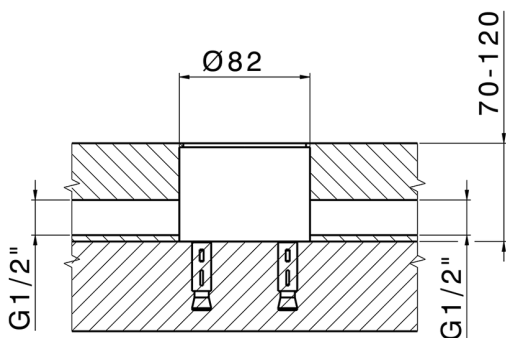

## Exposed part for single-lever bath shower mixer NUOVA KIRUNA\_K2014200

MODEL **K2014200**

Exposed part for single-lever bath shower mixer, handshower holder on column, 3sprays handshower ABS on bracket for CombiShower, 150 cm smooth SUPREME Flexible Hose, without concealed part (for item ZB004510)

MODEL **ZB004510**

Floor mounted concealed part, for free-standing mixer

AVAILABLE FINISHINGS

 **04** 04 Without finishing

CHARACTERISTICS

Installation	<b>Concealed</b>
Concealed	<b>1</b>

2026-06-13