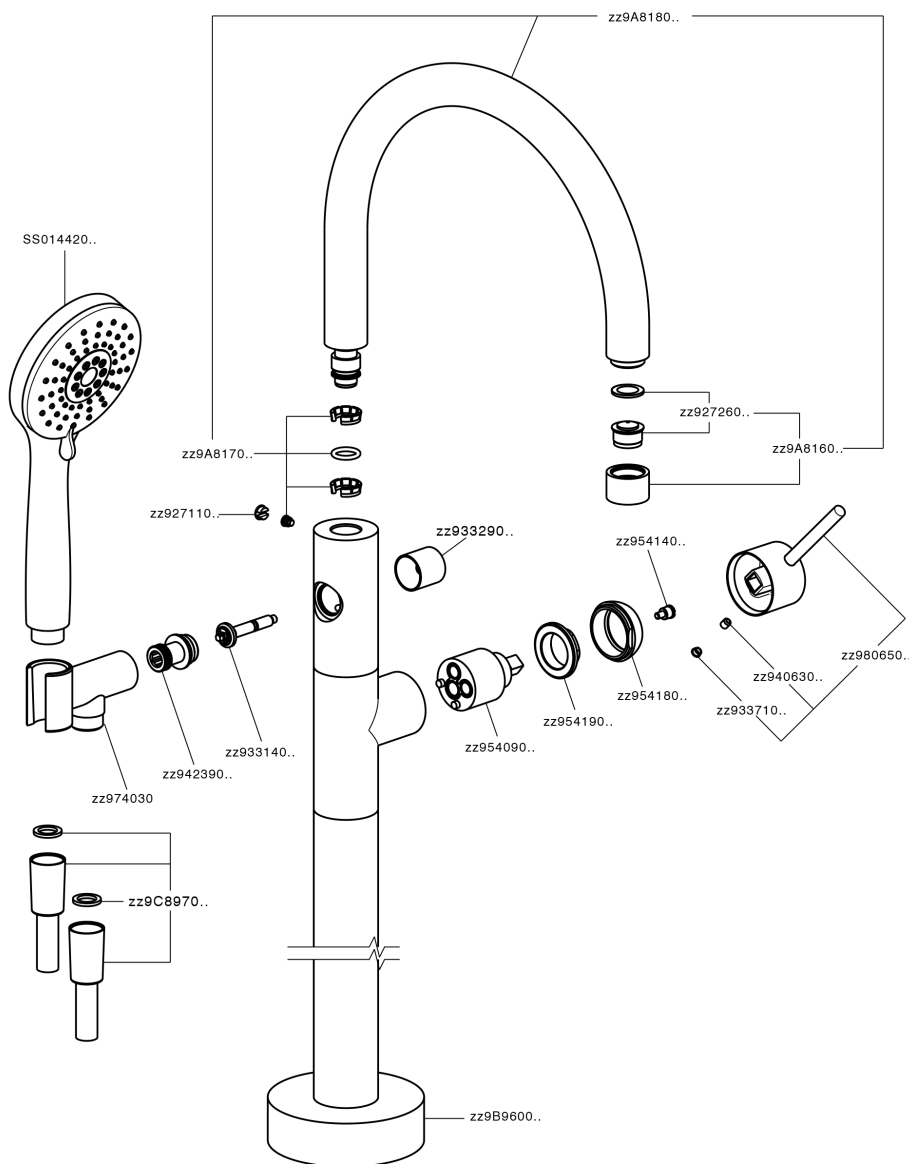

## Exposed part for single-lever bath shower mixer NUOVA KIRUNA\_K2014200

MODEL **K2014200**

Exposed part for single-lever bath shower mixer, handshower holder on column, 3sprays handshower ABS on bracket for CombiShower, 150 cm smooth SUPREME Flexible Hose, without concealed part (for item ZB004510)

### CHARACTERISTICS

Cartridge Spare Parts **ZZ95409000**

**35 mm Cartridge**

Installation **Concealed**

Required concealed parts **ZB004510**

### EcoStop

EcoStop feature limits water flow to approximately 50% of maximum output with one point of resistance on setting. Push slightly past the middle stop only when full water output is required. This will save water up to 50%.

## Exposed part for single-lever bath shower mixer NUOVA KIRUNA\_K2014200

K2014200

<https://en.huberitalia.com/exposed-part-for-single-lever-bath-shower-mixer-nuova-kiruna-k2014200>

**Concealed part single lever free-standing CONCEALED\_ZB004510**