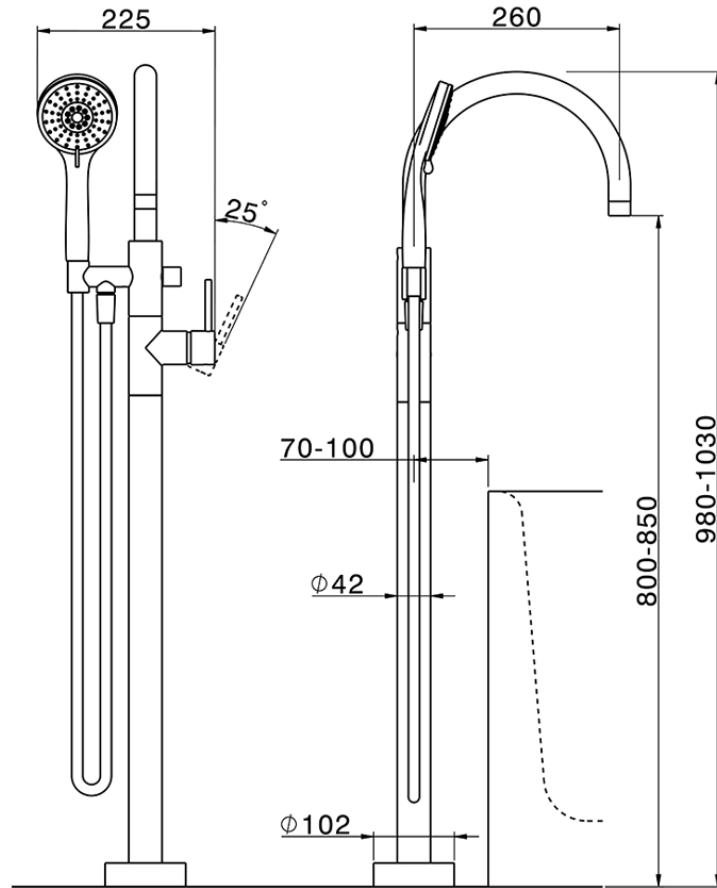

## Exposed part for single-lever bath shower mixer NUOVA KIRUNA\_K2014200

K2014200

<https://en.huberitalia.com/exposed-part-for-single-lever-bath-shower-mixer-nuova-kiruna-k2014200>

ZB004510

<https://en.huberitalia.com/concealed-part-single-lever-free-standing-concealed-zb004510>