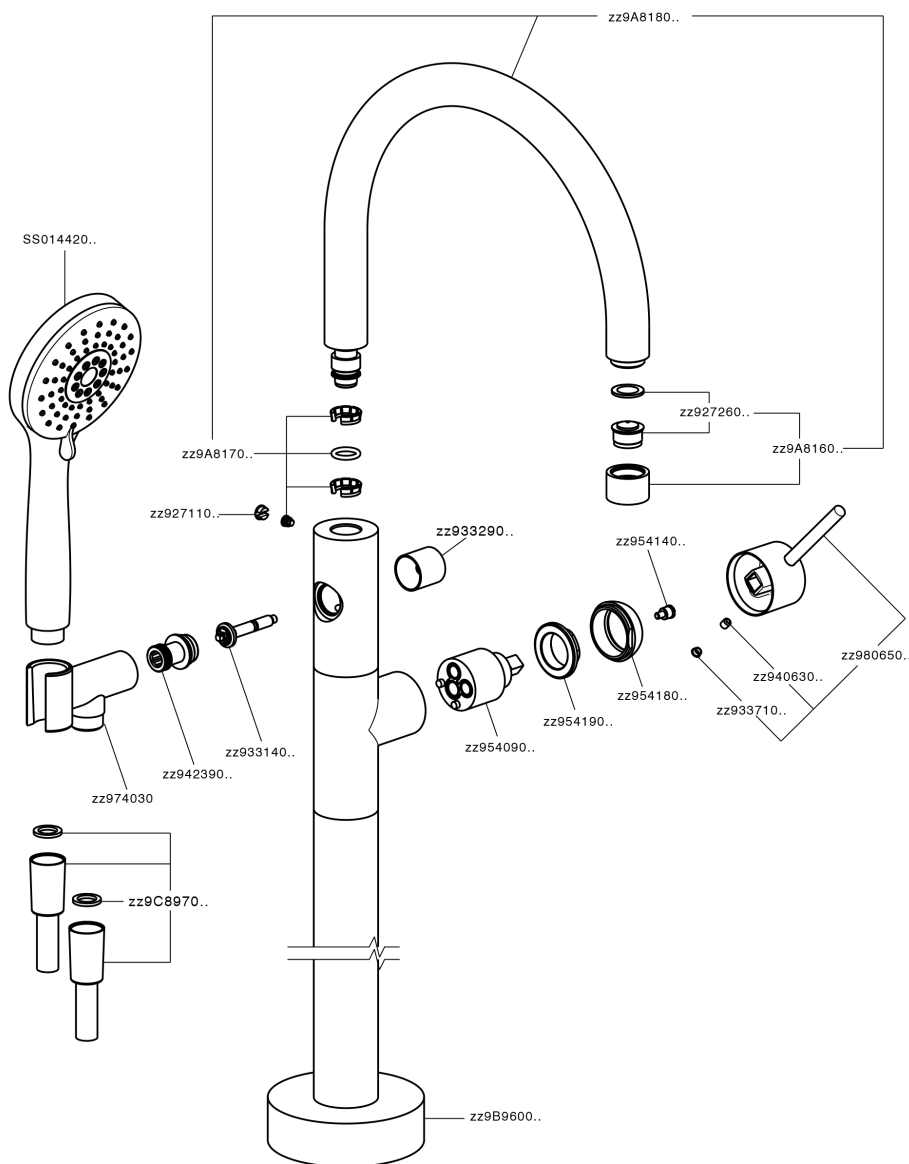

## Exposed part for single-lever bath shower mixer NUOVA KIRUNA\_K2014200

K2014200

<https://en.huberitalia.com/exposed-part-for-single-lever-bath-shower-mixer-nuova-kiruna-k2014200>

Concealed part single lever free-standing CONCEALED\_ZB004510

ZB004510

<https://en.huberitalia.com/concealed-part-single-lever-free-standing-concealed-zb004510>

2026-04-08