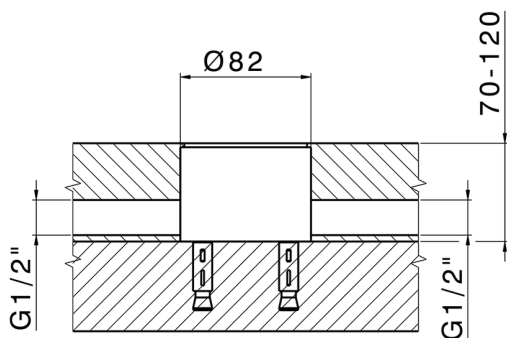

Exposed part for single-lever bath shower mixer NUOVA KIRUNA_K2014200

MODEL **K2014200**

Exposed part for single-lever bath shower mixer, handshower holder on column, 3sprays handshower ABS on bracket for CombiShower, 150 cm smooth SUPREME Flexible Hose, without concealed part (for item ZB004510)

35 mm Cartridge

Installation **Concealed**

Required concealed parts **ZB004510**

EcoStop

EcoStop feature limits water flow to approximately 50% of maximum output with one point of resistance on setting. Push slightly past the middle stop only when full water output is required. This will save water up to 50%.

MODEL **ZB004510**

Floor mounted concealed part, for free-standing mixer

AVAILABLE FINISHINGS

 **04** 04 Without finishing

CHARACTERISTICS

Installation	Concealed
Concealed	1

2026-04-27