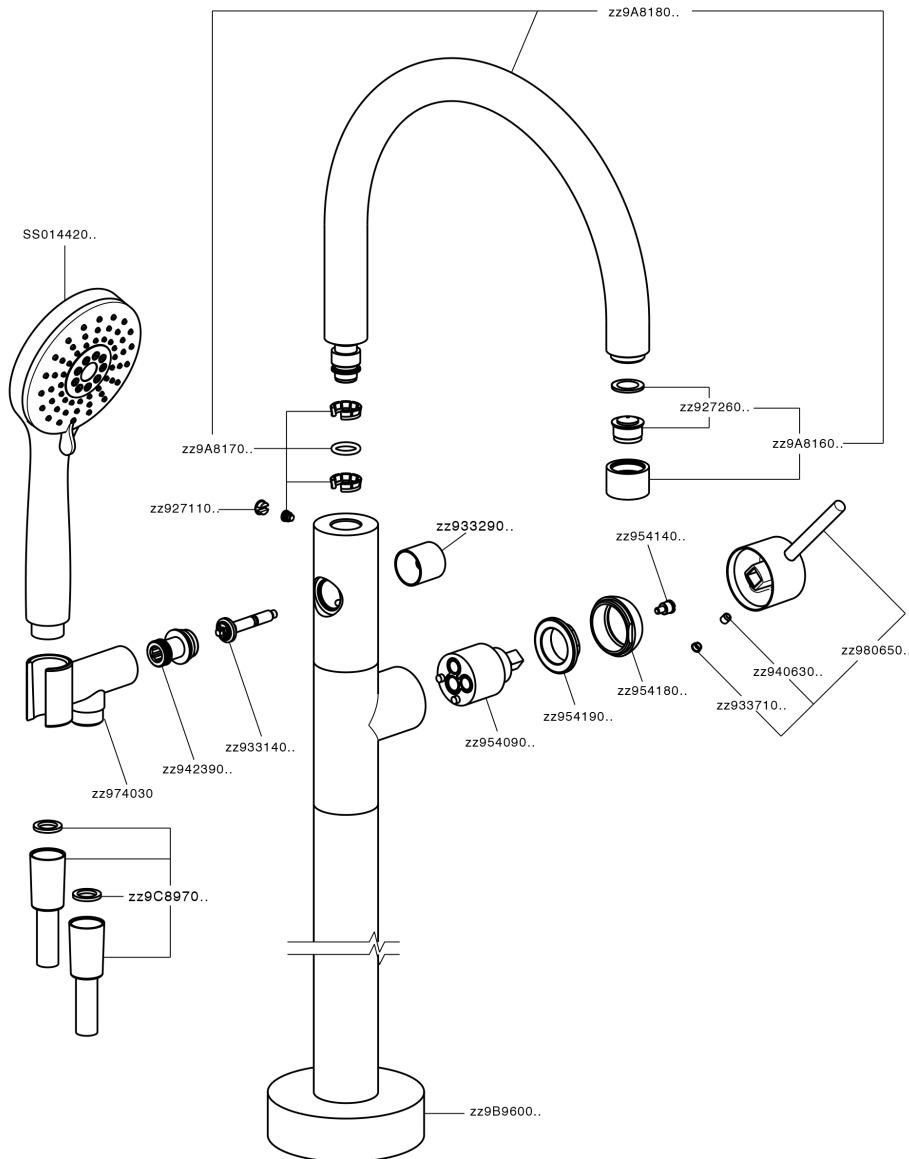

## Exposed part for single-lever bath shower mixer NUOVA KIRUNA\_K2014200

K2014200

<https://en.huberitalia.com/exposed-part-for-single-lever-bath-shower-mixer-nuova-kiruna-k2014200>

Concealed part single lever free-standing CONCEALED\_ZB004510

ZB004510

<https://en.huberitalia.com/concealed-part-single-lever-free-standing-concealed-zb004510>

2026-06-26