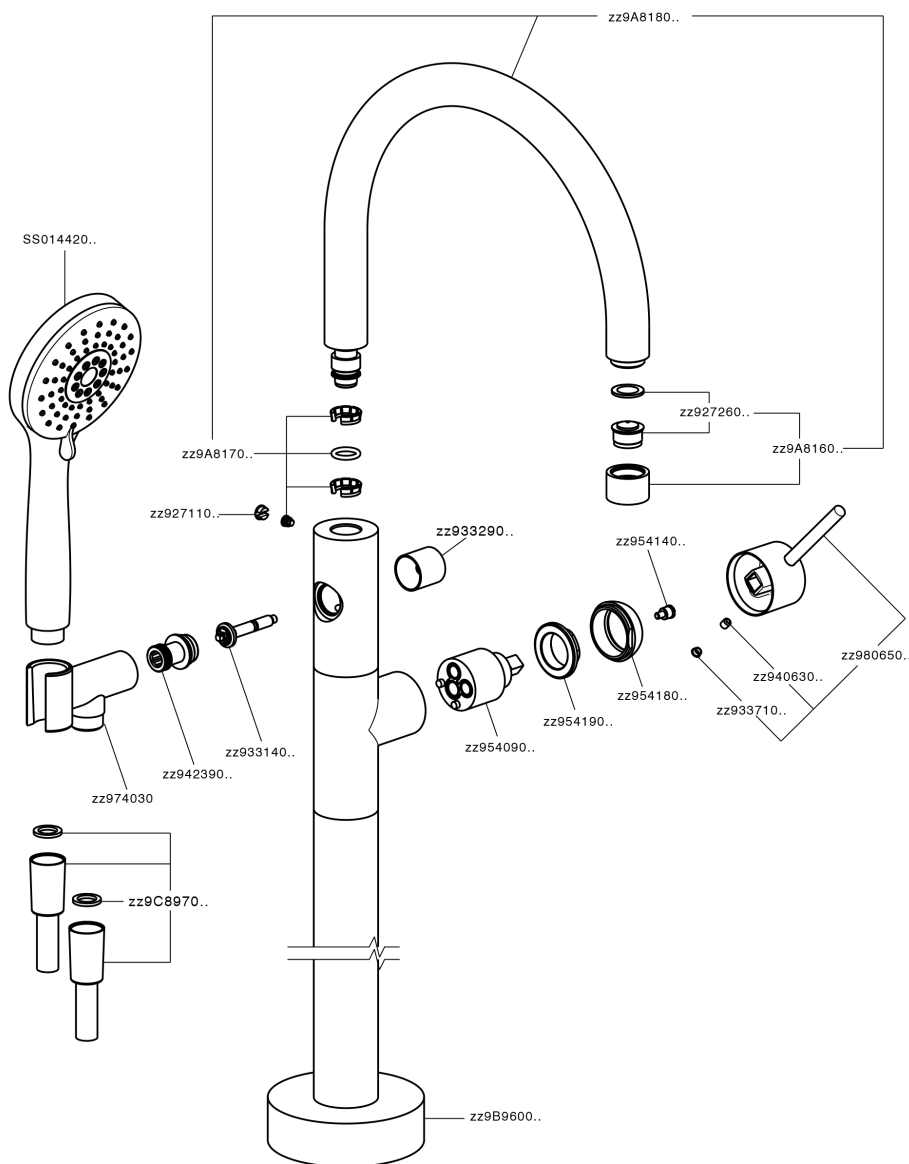

Exposed part for single-lever bath shower mixer NUOVA KIRUNA_K2014200

K2014200

<https://en.huberitalia.com/exposed-part-for-single-lever-bath-shower-mixer-nuova-kiruna-k2014200>

Concealed part single lever free-standing CONCEALED_ZB004510

ZB004510

<https://en.huberitalia.com/concealed-part-single-lever-free-standing-concealed-zb004510>

2026-05-17