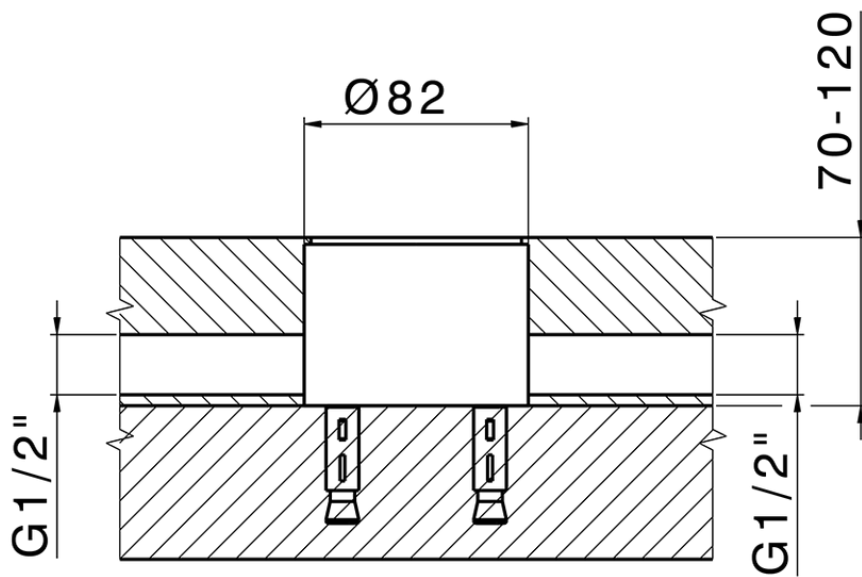

Exposed part for single-lever bath shower mixer NUOVA KIRUNA\_K2014200

K2014200

<https://en.huberitalia.com/exposed-part-for-single-lever-bath-shower-mixer-nuova-kiruna-k2014200>

ZB004510

<https://en.huberitalia.com/concealed-part-single-lever-free-standing-concealed-zb004510>