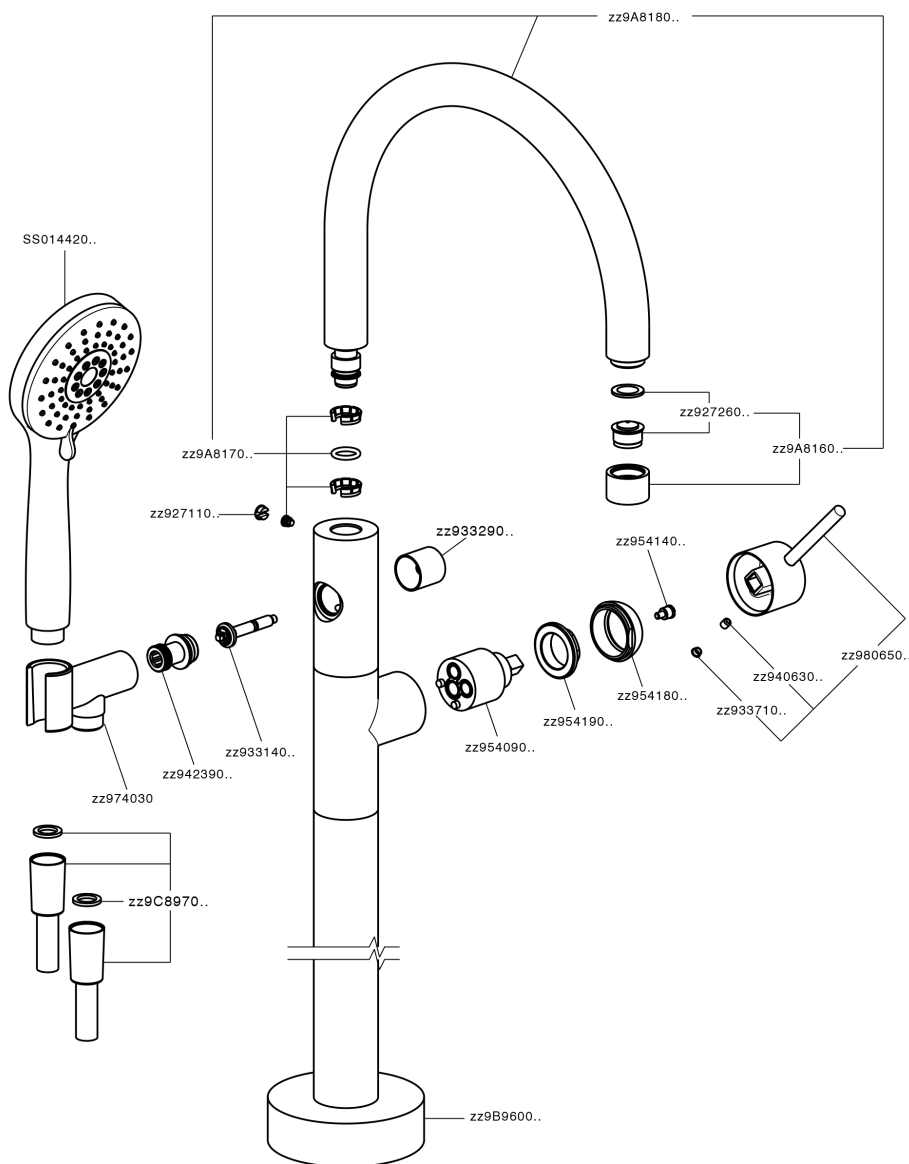

Exposed part for single-lever bath shower mixer NUOVA KIRUNA_K2014200

K2014200

<https://en.huberitalia.com/exposed-part-for-single-lever-bath-shower-mixer-nuova-kiruna-k2014200>

Concealed part single lever free-standing CONCEALED_ZB004510

ZB004510

<https://en.huberitalia.com/concealed-part-single-lever-free-standing-concealed-zb004510>

2026-04-26