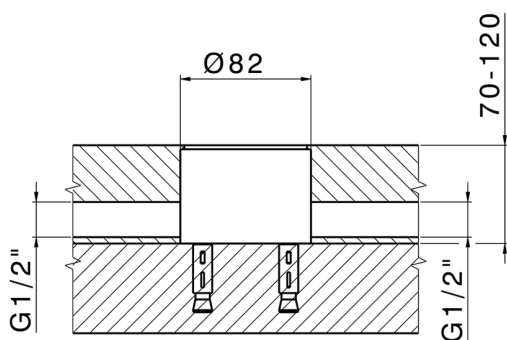

Exposed part for single-lever bath shower mixer NUOVA KIRUNA_K2014200

MODEL **K2014200**

Exposed part for single-lever bath shower mixer, handshower holder on column, 3sprays handshower ABS on bracket for CombiShower, 150 cm smooth SUPREME Flexible Hose, without concealed part (for item ZB004510)

35 mm Cartridge

Installation **Concealed**

Required concealed parts **ZB004510**

EcoStop

EcoStop feature limits water flow to approximately 50% of maximum output with one point of resistance on setting. Push slightly past the middle stop only when full water output is required. This will save water up to 50%.

MODEL **ZB004510**

Floor mounted concealed part, for free-standing mixer

AVAILABLE FINISHINGS

04 04 Without finishing

CHARACTERISTICS

Installation	Concealed
Concealed	1

2026-06-10