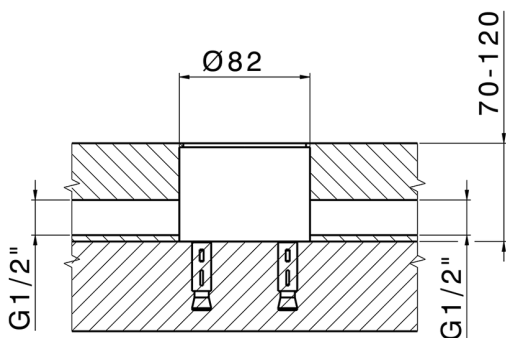

Exposed part for single-lever bath shower mixer NUOVA KIRUNA_K2014200

MODEL **K2014200**

Exposed part for single-lever bath shower mixer, handshower holder on column, 3sprays handshower ABS on bracket for CombiShower, 150 cm smooth SUPREME Flexible Hose, without concealed part (for item ZB004510)

35 mm Cartridge

Installation **Concealed**

Required concealed parts **ZB004510**

EcoStop

EcoStop feature limits water flow to approximately 50% of maximum output with one point of resistance on setting. Push slightly past the middle stop only when full water output is required. This will save water up to 50%.

MODEL **ZB004510**

Floor mounted concealed part, for free-standing mixer

AVAILABLE FINISHINGS

 **04** 04 Without finishing

CHARACTERISTICS

Installation	Concealed
Concealed	1

2026-04-26