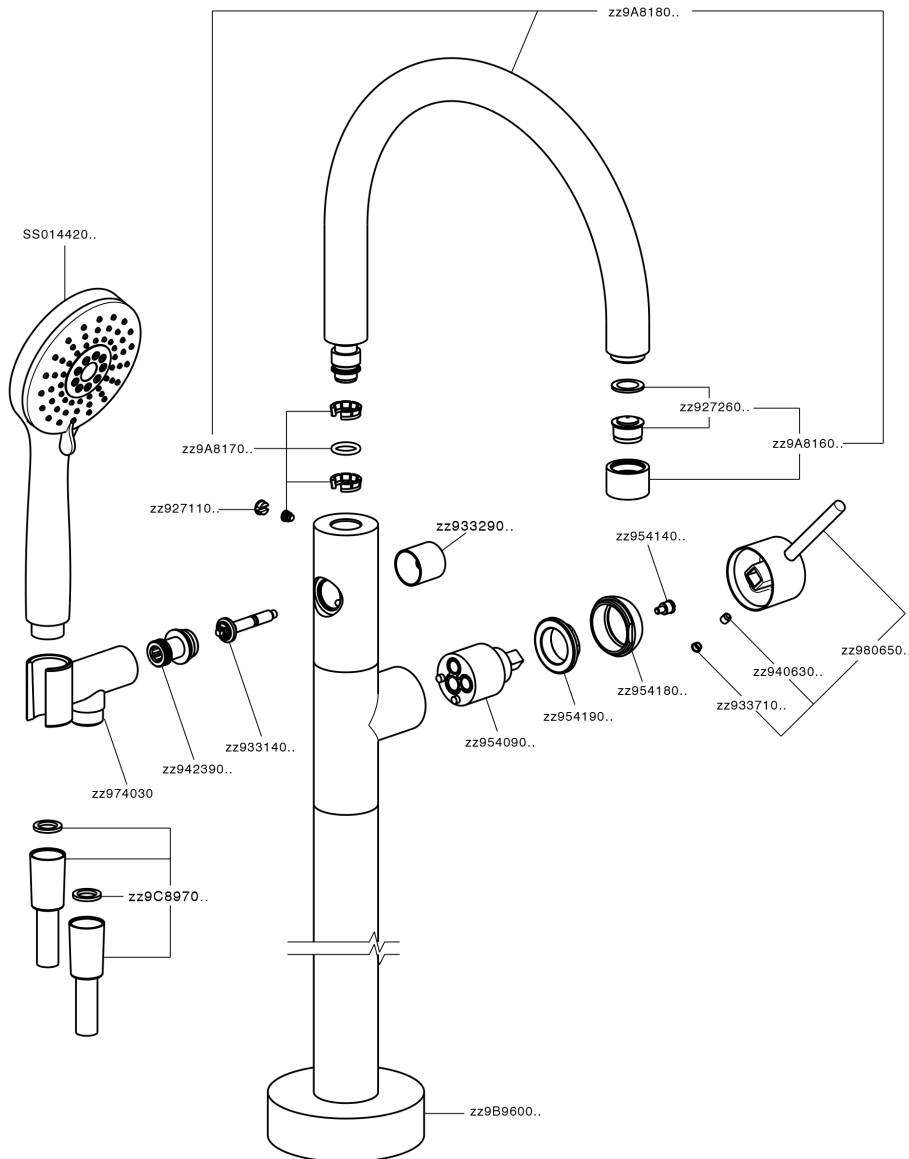

Exposed part for single-lever bath shower mixer NUOVA KIRUNA_K2014200

MODEL **K2014200**

Exposed part for single-lever bath shower mixer, handshower holder on column, 3sprays handshower ABS on bracket for CombiShower, 150 cm smooth SUPREME Flexible Hose, without concealed part (for item ZB004510)

AVAILABLE FINISHINGS

-  **21** 21 Chrome
-  **26** 26 Old Copper
-  **2F** 2F Brushed Nickel
-  **2W** 2W Brushed Gold
-  **40** 40 Matt Black
-  **4Q** 4Q Matt White

CHARACTERISTICS

Cartridge Spare Parts **ZZ95409000**

35 mm Cartridge

Installation **Concealed**

Required concealed parts **ZB004510**

EcoStop

EcoStop feature limits water flow to approximately 50% of maximum output with one point of resistance on setting. Push slightly past the middle stop only when full water output is required. This will save water up to 50%.

Exposed part for single-lever bath shower mixer NUOVA KIRUNA_K2014200

K2014200

<https://en.huberitalia.com/exposed-part-for-single-lever-bath-shower-mixer-nuova-kiruna-k2014200>

Concealed part single lever free-standing CONCEALED_ZB004510