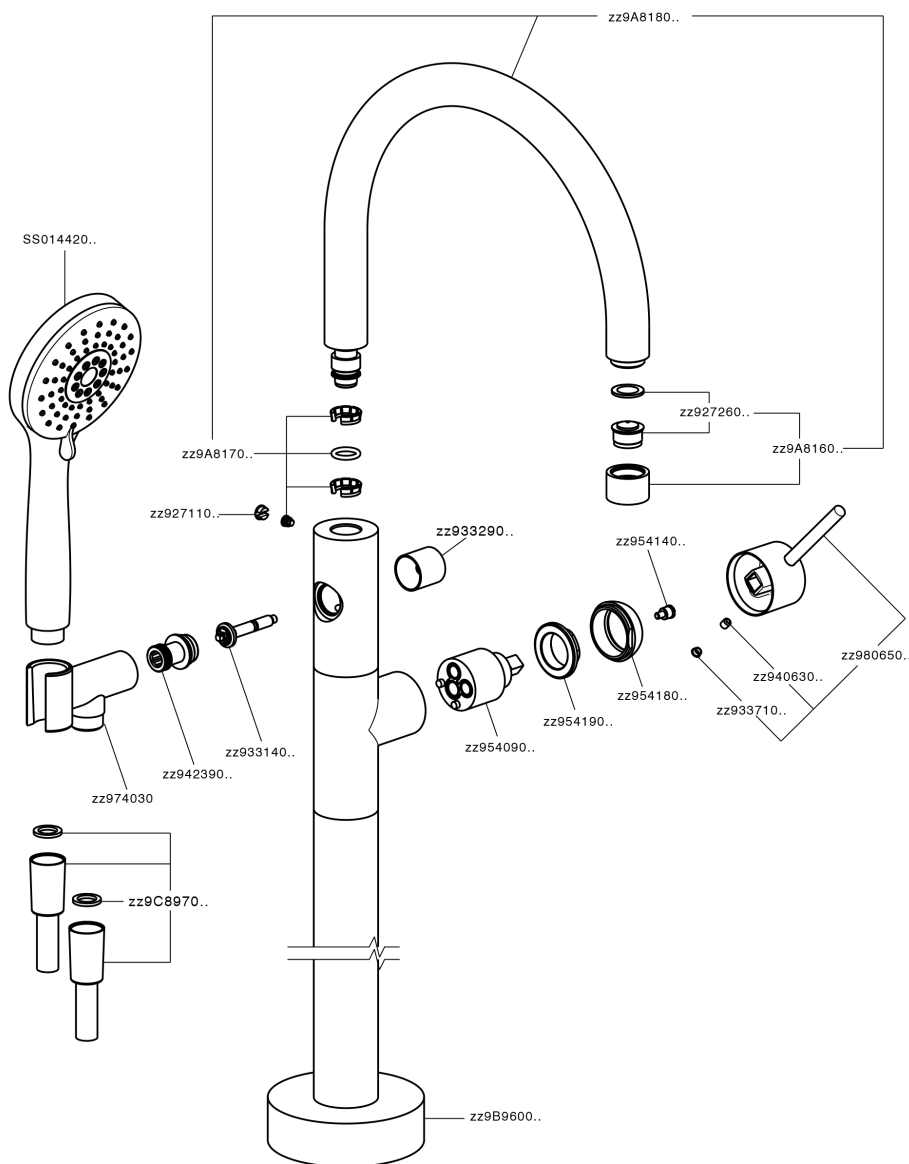

Exposed part for single-lever bath shower mixer NUOVA KIRUNA_K2014200

K2014200

<https://en.huberitalia.com/exposed-part-for-single-lever-bath-shower-mixer-nuova-kiruna-k2014200>

Concealed part single lever free-standing CONCEALED_ZB004510

ZB004510

<https://en.huberitalia.com/concealed-part-single-lever-free-standing-concealed-zb004510>

2026-04-08