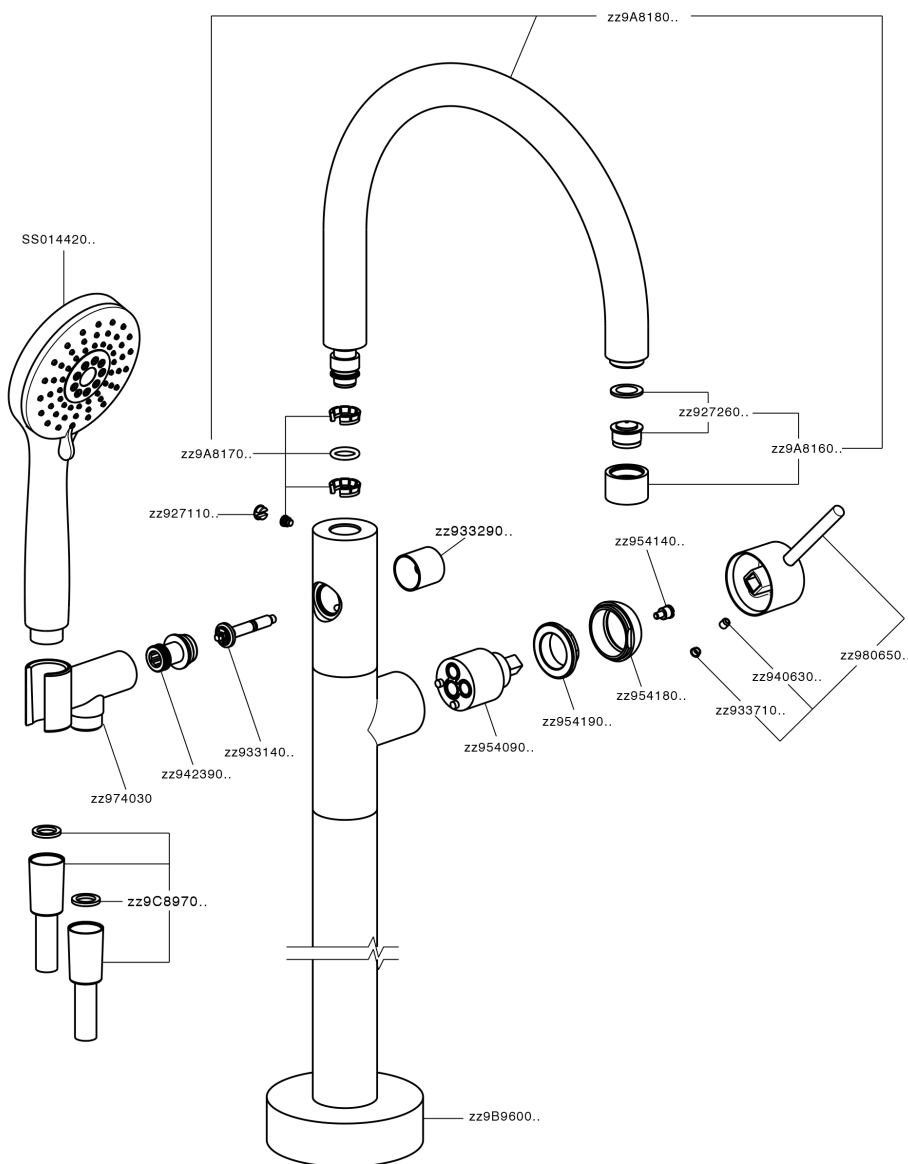

Exposed part for single-lever bath shower mixer NUOVA KIRUNA_K2014200

K2014200

<https://en.huberitalia.com/exposed-part-for-single-lever-bath-shower-mixer-nuova-kiruna-k2014200>

Concealed part single lever free-standing CONCEALED_ZB004510

ZB004510

<https://en.huberitalia.com/concealed-part-single-lever-free-standing-concealed-zb004510>

2026-06-06