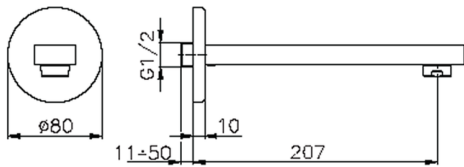

Filler spout DADO_DD000240

MODEL **DD000240**

Filler spout, L.207 mm, 1/2" M connection

AVAILABLE FINISHINGS

- **21** 21 Chrome
- **2B** 2B Polished Nickel
- **2F** 2F Brushed Nickel
- **40** 40 Matt Black
- **4Q** 4Q Matt White

CHARACTERISTICS