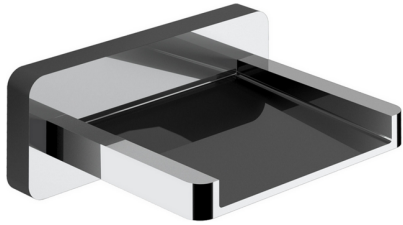

## Spout COMPONENTS\_ZB002190

MODEL **ZB002190**

Spout,cascade spray,1/2" M connection,138 mm length

### AVAILABLE FINISHINGS

**21** 21 Chrome

**2F** 2F Brushed Nickel

**2B** 2B Polished Nickel