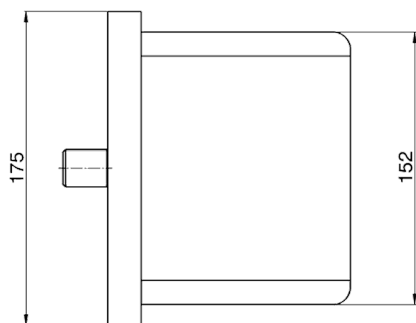

Spout COMPONENTS_ZB002190

MODEL **ZB002190**

Spout,cascade spray,1/2" M connection,138 mm length

AVAILABLE FINISHINGS

-  **21** 21 Chrome
-  **2F** 2F Brushed Nickel
-  **2B** 2B Polished Nickel

CHARACTERISTICS