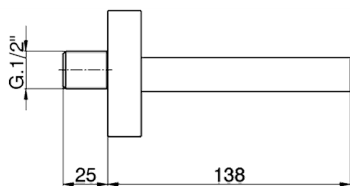

Spout COMPONENTS_ZB002190

MODEL **ZB002190**

Spout,cascade spray,1/2" M connection,138 mm length

AVAILABLE FINISHINGS

-  **21** 21 Chrome
-  **2F** 2F Brushed Nickel
-  **2B** 2B Polished Nickel

CHARACTERISTICS