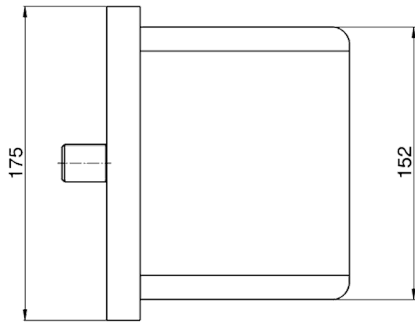

CHARACTERISTICS

2026-06-13