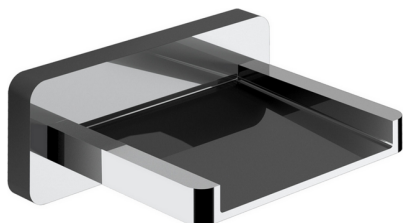

Spout COMPONENTS_ZB002190

MODEL **ZB002190**

Spout,cascade spray,1/2" M connection,138 mm length

AVAILABLE FINISHINGS

-  **21** 21 Chrome
-  **2F** 2F Brushed Nickel
-  **2B** 2B Polished Nickel

CHARACTERISTICS