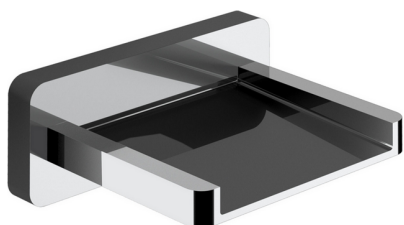

## Spout COMPONENTS\_ZB002190

MODEL **ZB002190**

Spout,cascade spray,1/2" M connection,138 mm length

### AVAILABLE FINISHINGS

**21** 21 Chrome

**2F** 2F Brushed Nickel

**2B** 2B Polished Nickel