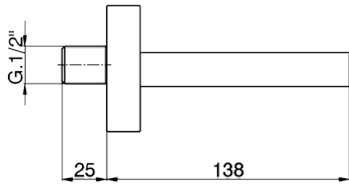

CHARACTERISTICS