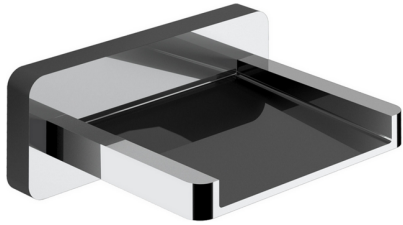

Spout COMPONENTS_ZB002190

MODEL **ZB002190**

Spout,cascade spray,1/2" M connection,138 mm length

AVAILABLE FINISHINGS

- 
21 21 Chrome
- 
2F 2F Brushed Nickel
- 
2B 2B Polished Nickel

CHARACTERISTICS

2026-06-26