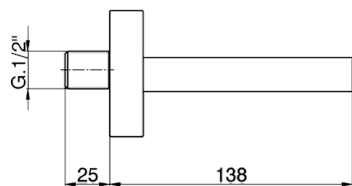

CHARACTERISTICS