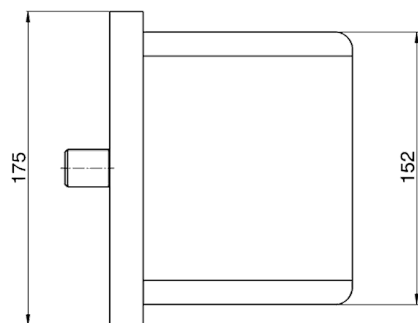

CHARACTERISTICS

2026-06-26