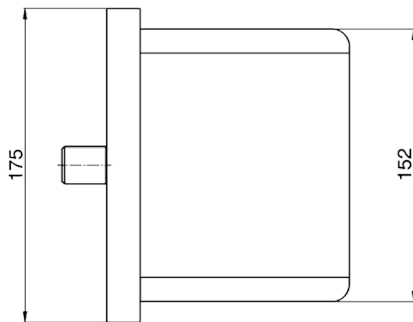

Spout COMPONENTS_ZB002190

MODEL **ZB002190**

Spout,cascade spray,1/2" M connection,138 mm length

AVAILABLE FINISHINGS

- 
21 21 Chrome
- 
2F 2F Brushed Nickel
- 
2B 2B Polished Nickel

CHARACTERISTICS

2026-06-26