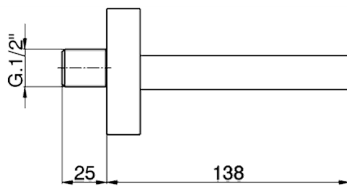

Spout COMPONENTS_ZB002190

MODEL **ZB002190**

Spout,cascade spray,1/2" M connection,138 mm length

AVAILABLE FINISHINGS

- 
21 21 Chrome
- 
2F 2F Brushed Nickel
- 
2B 2B Polished Nickel

CHARACTERISTICS

2026-06-26