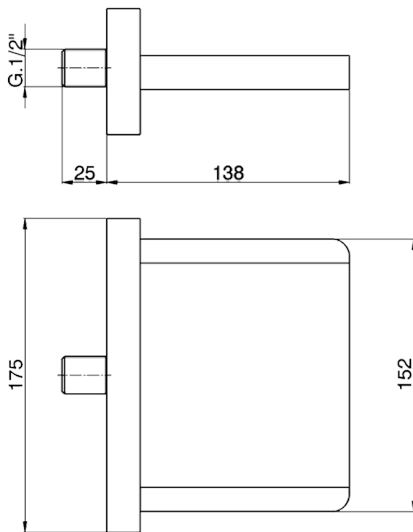

CHARACTERISTICS

2026-06-13