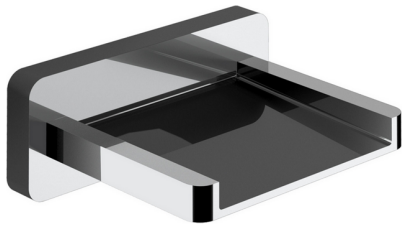

## Spout COMPONENTS\_ZB002190

MODEL **ZB002190**

Spout,cascade spray,1/2" M connection,138 mm length

### AVAILABLE FINISHINGS

-  **21** 21 Chrome
-  **2F** 2F Brushed Nickel
-  **2B** 2B Polished Nickel