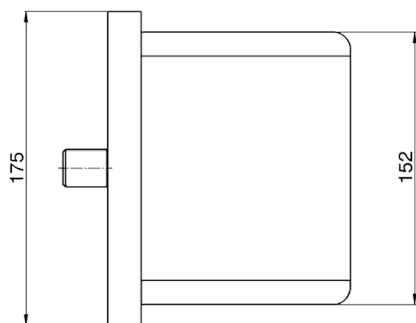

CHARACTERISTICS

2026-04-05