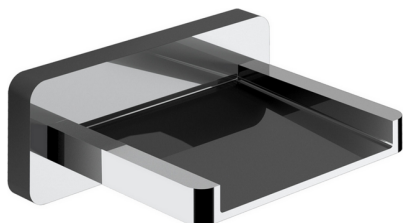

## Spout COMPONENTS\_ZB002190

MODEL **ZB002190**

Spout, cascade spray, 1/2" M connection, 138 mm length

### AVAILABLE FINISHINGS

**21** 21 Chrome

**2F** 2F Brushed Nickel

**2B** 2B Polished Nickel