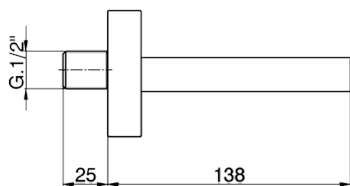

CHARACTERISTICS