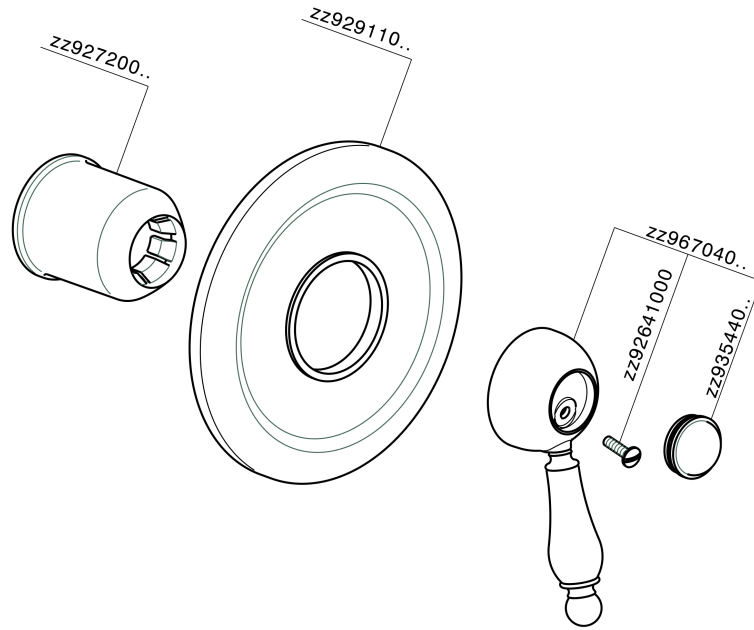

## Exposed part for concealed S.L. shower valve CROISSETTE\_CM003000

CM003000

<https://en.huberitalia.com/exposed-part-for-concealed-s-l-shower-valve-croisette-cm003000>

Concealed single lever shower valve CONCEALED\_ZB002300

ZB002300

<https://en.huberitalia.com/concealed-single-lever-shower-valve-concealed-zb002300>

2024-11-15