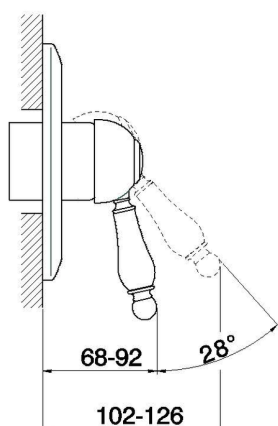

Exposed part for concealed S.L. shower valve CROISSETTE_CM003000

MODEL **CM003000**

Exposed part for concealed S.L. shower valve, without concealed part, for item ZB002300

AVAILABLE FINISHINGS

-  **21** 21 Chrome
-  **27** 27 Old Bronze
-  **2G** 2G Antique Gold
-  **2W** 2W Brushed Gold

CHARACTERISTICS

Installation **Concealed**
 Required concealed parts **ZB002300**

Exposed part for concealed S.L. shower valve CROISSETTE_CM003000

CM003000

<https://en.huberitalia.com/exposed-part-for-concealed-s-l-shower-valve-croisette-cm003000>

Concealed single lever shower valve CONCEALED_ZB002300

MODEL **ZB002300**

Concealed part for 2-outlet mixer, 1/2" Concealed shower mixer, Without trim kit

AVAILABLE FINISHINGS

CHARACTERISTICS

Concealed **1**
 Cartridge Spare Parts **ZZ92909000**
43 mm Cartridge