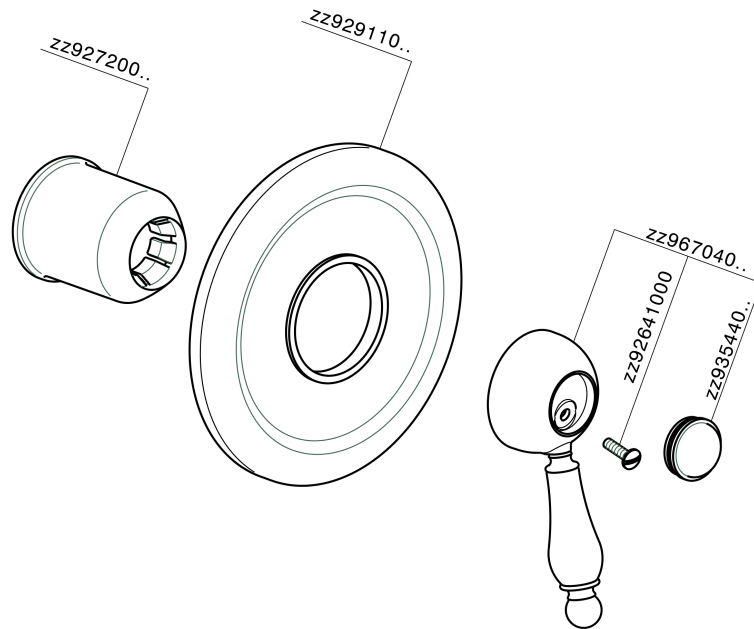

Exposed part for concealed S.L. shower valve CROISSETTE_CM003000

MODEL **CM003000**

Exposed part for concealed S.L. shower valve, without concealed part, for item ZB002300

AVAILABLE FINISHINGS

-  **21** 21 Chrome
-  **27** 27 Old Bronze
-  **2G** 2G Antique Gold
-  **2W** 2W Brushed Gold

CHARACTERISTICS

Installation **Concealed**
 Required concealed parts **ZB002300**

Exposed part for concealed S.L. shower valve CROISSETTE_CM003000

CM003000

<https://en.huberitalia.com/exposed-part-for-concealed-s-l-shower-valve-croisette-cm003000>

Concealed single lever shower valve CONCEALED_ZB002300

MODEL **ZB002300**

Concealed part for 2-outlet mixer, 1/2" Concealed shower mixer, Without trim kit

AVAILABLE FINISHINGS

CHARACTERISTICS

Concealed **1**
 Cartridge Spare Parts **ZZ92909000**
43 mm Cartridge