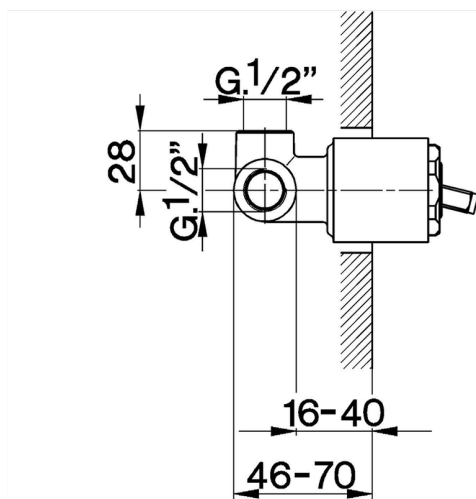

Exposed part for concealed S.L. shower valve CROISSETTE_CM003000

MODEL **CM003000**

Exposed part for concealed S.L. shower valve, without concealed part, for item ZB002300

AVAILABLE FINISHINGS

-  **21** 21 Chrome
-  **27** 27 Old Bronze
-  **2G** 2G Antique Gold
-  **2W** 2W Brushed Gold

CHARACTERISTICS

Installation **Concealed**
 Required concealed parts **ZB002300**

Exposed part for concealed S.L. shower valve CROISSETTE_CM003000

CM003000

<https://en.huberitalia.com/exposed-part-for-concealed-s-l-shower-valve-croisette-cm003000>

Concealed single lever shower valve CONCEALED_ZB002300

MODEL **ZB002300**

Concealed part for 2-outlet mixer, 1/2" Concealed shower mixer, Without trim kit

AVAILABLE FINISHINGS

CHARACTERISTICS

Concealed **1**
 Cartridge Spare Parts **ZZ92909000**
43 mm Cartridge