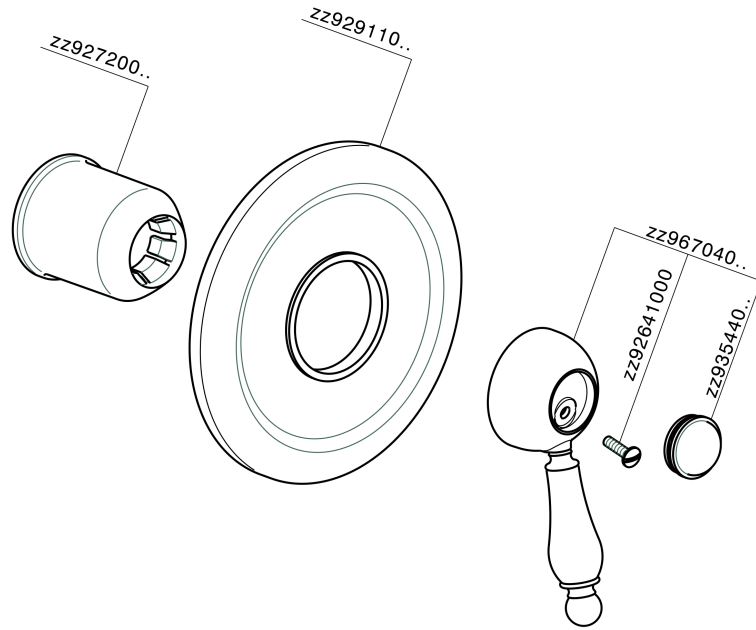

Exposed part for concealed S.L. shower valve CROISSETTE_CM003000

CM003000

<https://en.huberitalia.com/exposed-part-for-concealed-s-l-shower-valve-croisette-cm003000>

Concealed single lever shower valve CONCEALED_ZB002300

ZB002300

<https://en.huberitalia.com/concealed-single-lever-shower-valve-concealed-zb002300>

2024-11-15